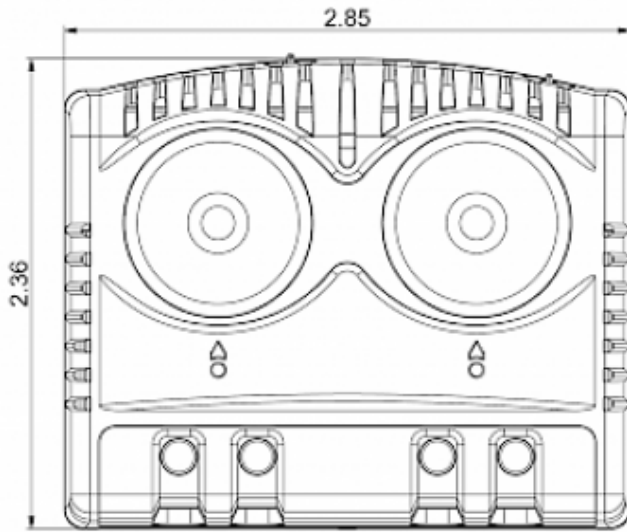

## Description

<b>Order Number:</b>	301211
<b>Brand Name:</b>	SOLIFLEX
<b>Color:</b>	Grey (RAL 7011)
<b>Housing Material:</b>	PC plastic
<b>Ingress protection:</b>	IP 20
<b>Note:</b>	Hyst. 7±3K / Sw.Pt.tol ±4K
<b>Approvals:</b>	CE, cURus
<b>UL File Number:</b>	E358385

## Technical data

<b>Operating temperature range:</b>	-40°F - 176°F
<b>Setting range:</b>	14°F - 176°F
<b>Mounting:</b>	Clips for DIN rail 1.38 inch
<b>Dimension H x W x D:</b>	2.36 x 2.85 x 1.67 inch
<b>Weight:</b>	~3.89 oz.
<b>Voltage / Frequency:</b>	max. 250 V AC 16 A(res) / 2 A(ind) max. 72 V DC max. 30 W
<b>Lifetime:</b>	100,000 hrs.
<b>Connection:</b>	2-pole terminal (x2), clamping torque 0.5 Nm max. solid wire - AWG 14 max., stranded wire - AWG 16 max.

**Cut out  
dimensions:**