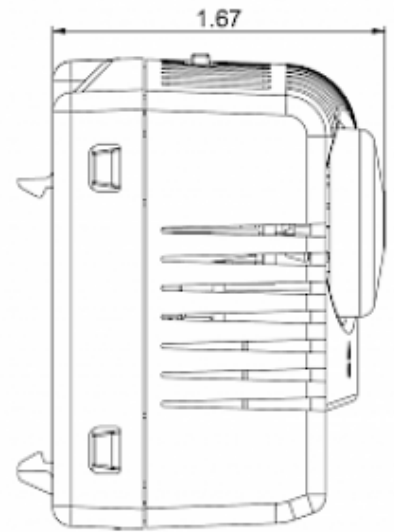

## Twin thermostat NCNC

## Description

<b>Order Number:</b>	301211
<b>Brand Name:</b>	SOLIFLEX
<b>Color:</b>	Grey (RAL 7011)
<b>Housing Material:</b>	PC plastic
<b>Ingress protection:</b>	IP 20
<b>Note:</b>	Hyst. 7±3K / Sw.Pt.tol ±4K
<b>Approvals:</b>	CE, cURus
<b>UL File Number:</b>	E358385

## Technical data

<b>Operating temperature range:</b>	-40°F - 176°F
<b>Setting range:</b>	14°F - 176°F
<b>Mounting:</b>	Clips for DIN rail 1.38 inch
<b>Dimension H x W x D:</b>	2.36 x 2.85 x 1.67 inch
<b>Weight:</b>	~3.89 oz.
<b>Voltage / Frequency:</b>	max. 250 V AC 16 A(res) / 2 A(ind) max. 72 V DC max. 30 W
<b>Lifetime:</b>	100,000 hrs.
<b>Connection:</b>	2-pole terminal (x2), clamping torque 0.5 Nm max. solid wire - AWG 14 max., stranded wire - AWG 16 max.

**Cut out  
dimensions:**