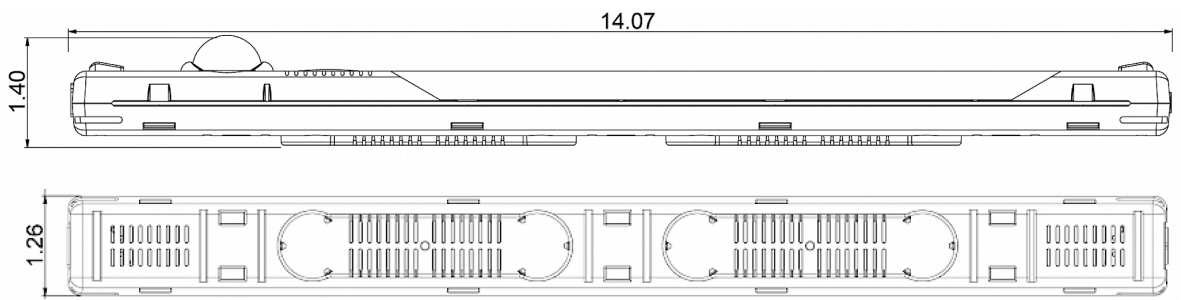

## LED light 400 Lm

### Description

<b>Order Number:</b>	400000
<b>Brand Name:</b>	STRIPLITE
<b>Color:</b>	Top cover transparent / body blue
<b>Housing Material:</b>	PC plastic
<b>Ingress protection:</b>	IP 20
<b>Included:</b>	Built-in Motion Sensor, switch off time 5 min. Mounting accessories
<b>Note:</b>	class II Energy class G
<b>Approvals:</b>	CE, cURus

## Technical data

<b>Operating temperature range:</b>	-22°F -158°F UL max temp: 140°F
<b>Mounting:</b>	Magnets / clips
<b>Dimension H x W x D:</b>	14.07 x 1.26 x 1.4 inch
<b>Weight:</b>	0.3 lbs.
<b>Voltage / Frequency:</b>	24-265 V DC/AC ~ 0/50/60 Hz
<b>Power consumption:</b>	4 Watt
<b>Lamp:</b>	LED, 7400K
<b>Luminosity:</b>	400 Lm
<b>Lifetime:</b>	50,000 hrs. @ 68°F
<b>Connection:</b>	Wieland connector

**Cut out dimensions:**