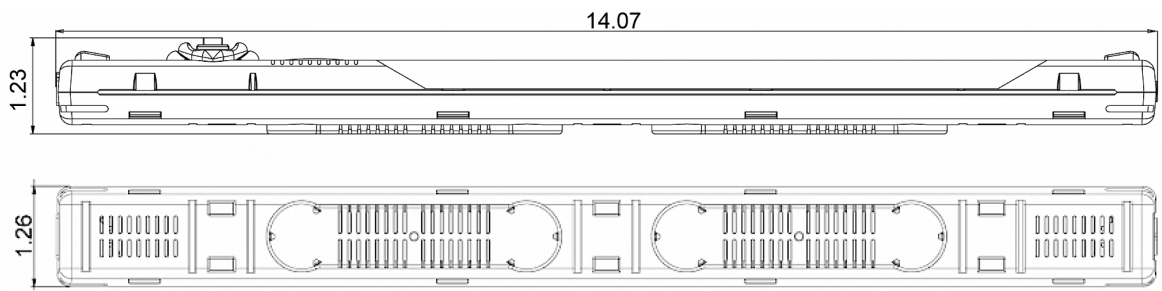

## LED enclosure light 400 Lm

### Description

<b>Order Number:</b>	400100
<b>Brand Name:</b>	stripLite
<b>Color:</b>	Top cover transparent / body blue
<b>Housing Material:</b>	PC plastic
<b>Ingress protection:</b>	IP 20
<b>Included:</b>	Built-in On/Off switch, mounting accessories
<b>Note:</b>	class II Energy class G
<b>Approvals:</b>	CE, cURus

## Technical data

<b>Operating temperature range:</b>	-22°F -158°F UL max temp: 140°F
<b>Mounting:</b>	Magnets / clips
<b>Dimension H x W x D:</b>	14.07 x 1.26 x 1.4 inch
<b>Voltage / Frequency:</b>	24-265 V DC/AC ~ 0/50/60 Hz
<b>Power consumption:</b>	4 Watt
<b>Luminosity:</b>	400 Lm
<b>Lifetime:</b>	50,000 hrs. @ 68°F
<b>Connection:</b>	Wieland connector

**Cut out dimensions:**