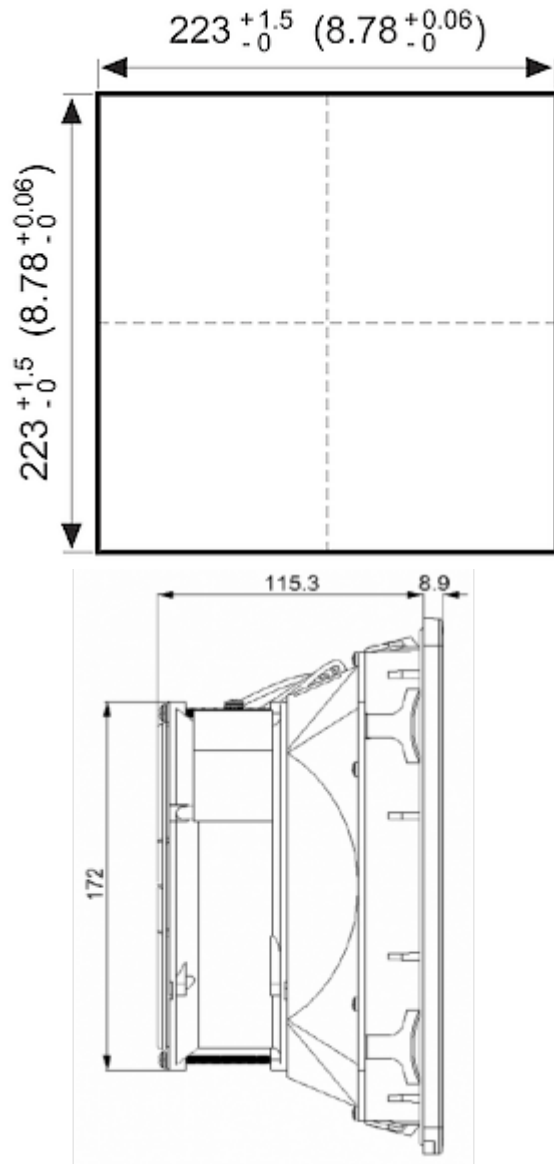

## Technical data

<b>Operating temperature range:</b>	14°F - +131°F
<b>Air volume flow unimpeded:</b>	135 cfm / 159 cfm
<b>Static pressure:</b>	0.46 inH2O @ 50Hz 0.62 inH2O @ 60Hz
<b>Dimension H x W x D:</b>	9.8 x 9.8 x 4.9 inch
<b>Weight:</b>	3.3 lbs
<b>Cut out dimensions:</b>	8.8 x 8.8 (+0.06) inch
<b>Voltage / Frequency:</b>	230 V ~ 50/60 Hz
<b>Rated current:</b>	0.134 A / 0.16 A
<b>Power consumption:</b>	32 W / 36 W
<b>Degree of separation:</b>	85% - DIN 24185
<b>Wall thickness:</b>	0.06 - 0.10 in.
<b>Filter class:</b>	G3 according to EN 779
<b>Installation:</b>	Elastic clips or by 4 self-threading screws
<b>Noise level:</b>	50 dB(A) @ 50 Hz 55 dB(A) @ 60 Hz

**Air flow:**

Q = Air flow [m<sup>3</sup>/h]  
 P = Static pressure [Pa]

**Cut out dimensions:**