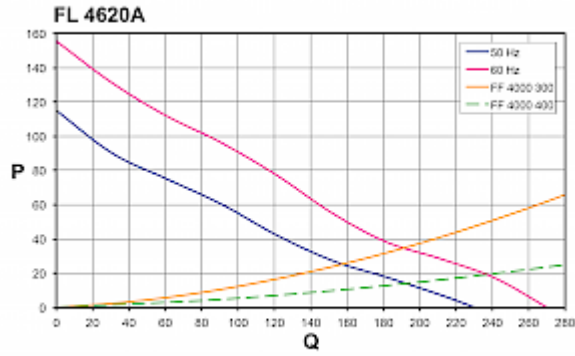

Air flow:

Q = Air flow [m³/h]
P = Static pressure [Pa]