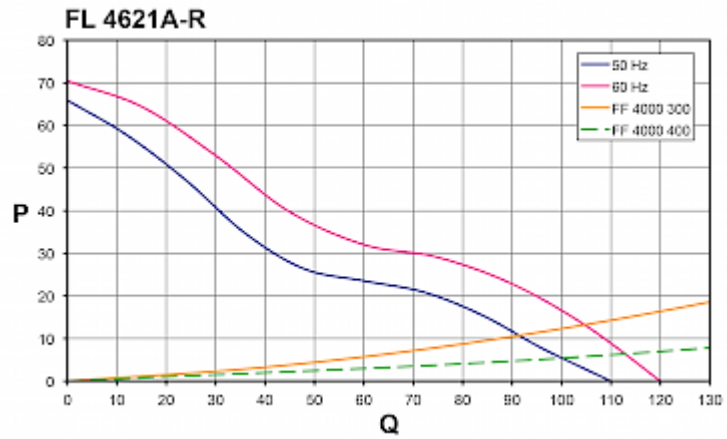

Air flow:

Q = Air flow [m³/h]
P = Static pressure [Pa]