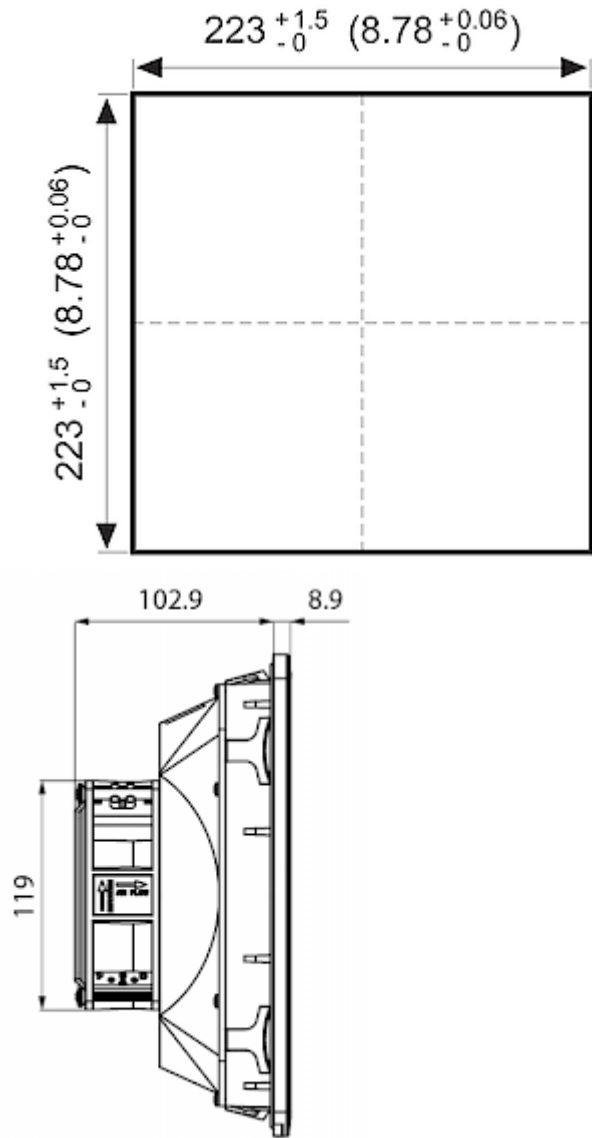

## Technical data

<b>Operating temperature range:</b>	14°F - +131°F
<b>Air volume flow unimpeded:</b>	65 cfm / 71 cfm
<b>Static pressure:</b>	0.26 inH2O @ 50Hz 0.28 inH2O @ 60Hz
<b>Dimension H x W x D:</b>	9.8 x 9.8 x 4.4 inch
<b>Weight:</b>	2.7 lbs
<b>Cut out dimensions:</b>	8.8 x 8.8 (+0.06) inch
<b>Voltage / Frequency:</b>	230 V ~ 50/60 Hz
<b>Rated current:</b>	0.11 A / 0.10 A
<b>Power consumption:</b>	18 W / 17 W
<b>Degree of separation:</b>	85% - DIN 24185
<b>Wall thickness:</b>	0.06 - 0.10 in.
<b>Filter class:</b>	G3 according to EN 779
<b>Installation:</b>	Elastic clips or by 4 self-threading screws
<b>Noise level:</b>	48 dB(A) @ 50 Hz 54 dB(A) @ 60 Hz

**Air flow:**

Q = Air flow [m<sup>3</sup>/h]  
P = Static pressure [Pa]

**Cut out dimensions:**