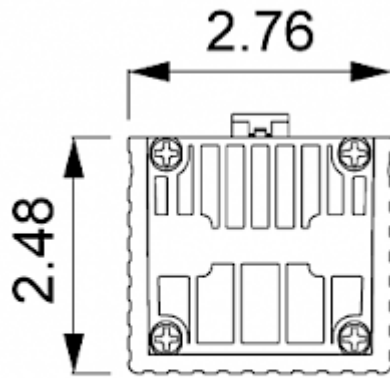

## Description

<b>Order Number:</b>	502075
<b>Brand Name:</b>	SOLIFLEX
<b>Color:</b>	Silber
<b>Housing Material:</b>	Aluminum
<b>Note:</b>	PTC resistor self-regulating
<b>Approvals:</b>	CE, cURus

## Technical data

<b>Heating power at 50°F:</b>	75 W
<b>Operating temperature range:</b>	-49°F - +158°F
<b>Mounting:</b>	DIN Schiene
<b>Dimension H x W x D:</b>	5.51 x 2.76 x 2.48 in.
<b>Weight:</b>	0.75 lbs.
<b>Voltage / Frequency:</b>	120-240 V AC/DC ~ 50/60 Hz
<b>Max. current:</b>	4 A
<b>Connection:</b>	2 screw terminal block for standard or rigid wire AWG 14

**Cut out dimensions:**