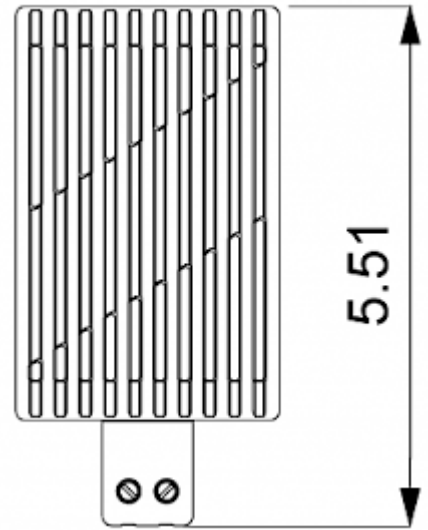

## Description

<b>Order Number:</b>	502075
<b>Brand Name:</b>	SOLIFLEX
<b>Color:</b>	Silber
<b>Housing Material:</b>	Aluminum
<b>Note:</b>	PTC resistor self-regulating
<b>Approvals:</b>	CE, cURus

## Technical data

<b>Heating power at 50°F:</b>	75 W
<b>Operating temperature range:</b>	-49°F - +158°F
<b>Mounting:</b>	DIN Schiene
<b>Dimension H x W x D:</b>	5.51 x 2.76 x 2.48 in.
<b>Weight:</b>	0.75 lbs.
<b>Voltage / Frequency:</b>	120-240 V AC/DC ~ 50/60 Hz
<b>Max. current:</b>	4 A
<b>Connection:</b>	2 screw terminal block for standard or rigid wire AWG 14

**Cut out dimensions:**