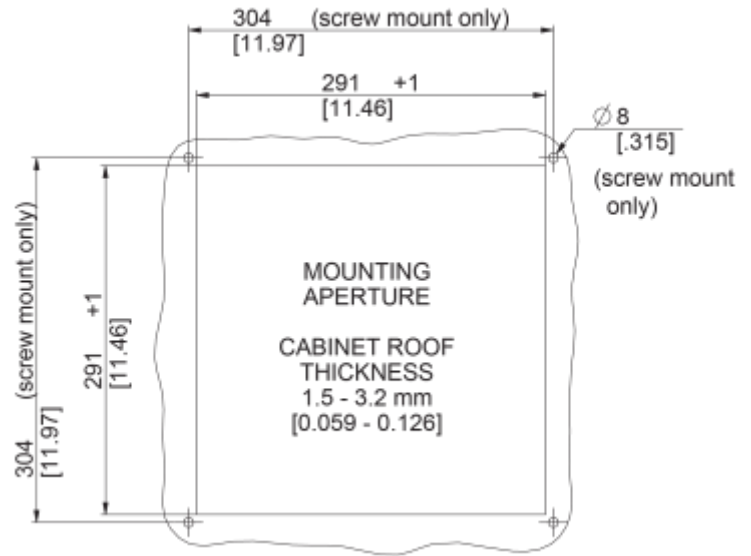

## Technical data

<b>Operating temperature range:</b>	14°F - +131°F
<b>Air volume flow unimpeded:</b>	370 cfm
<b>Static pressure:</b>	470 Pa
<b>Mounting:</b>	top mounted
<b>Dimension H x W x D:</b>	5.8 x 18 x 18 inch
<b>Weight:</b>	6.4 kg
<b>Cut out dimensions:</b>	11.46 x 11.46 inch
<b>Voltage / Frequency:</b>	115 V ~ 60 Hz
<b>Rated current:</b>	0.9 A
<b>Power consumption:</b>	108 W
<b>Degree of separation:</b>	85% - DIN 24185
<b>Filter class:</b>	G3 (Aluminium optional)
<b>Noise level:</b>	70 dB(A)
<b>Connection:</b>	4 - poliger Push-fit Stecker

**Cut out dimensions:**