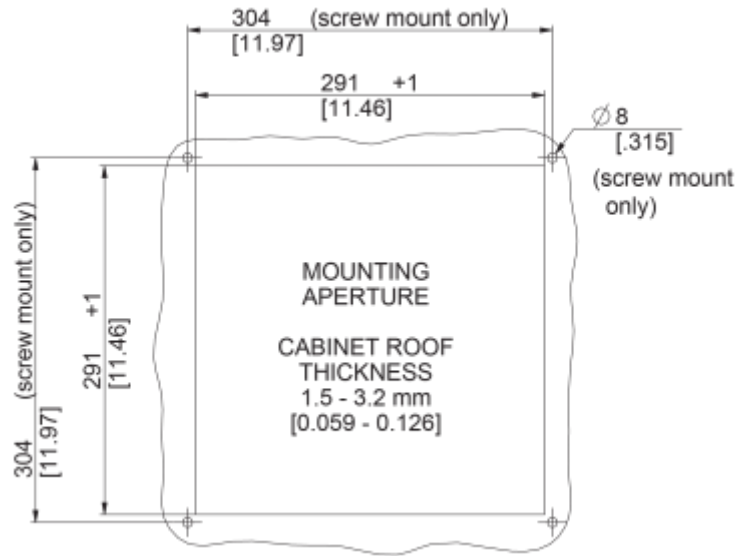

Roof Filter Fan

Description

Order Number:	6085A4000
Brand Name:	SOLIFLEX
Color:	RAL 7035
Housing Material:	Mild steel, powder coated
Ingress protection:	IP 54, Type 1, 12
Approvals:	CE, cURus

Technical data

Operating temperature range:	14°F - +122°F
Air volume flow unimpeded:	370 cfm
Static pressure:	360 Pa
Mounting:	top mounted
Dimension H x W x D:	5.8 x 18 x 18 inch
Weight:	6.4 kg
Cut out dimensions:	11.46 x 11.46 inch
Voltage / Frequency:	230 V ~ 50/60 Hz
Rated current:	0.38 / 0.49 A
Power consumption:	88 / 116 W
Degree of separation:	85% - DIN 24185
Filter class:	G3 (Aluminium optional)
Noise level:	70 dB(A)
Connection:	4 - poliger Push-fit Stecker

Cut out dimensions:

Order Information

Taric code	84145915
GTIN (EAN)	5350604100893