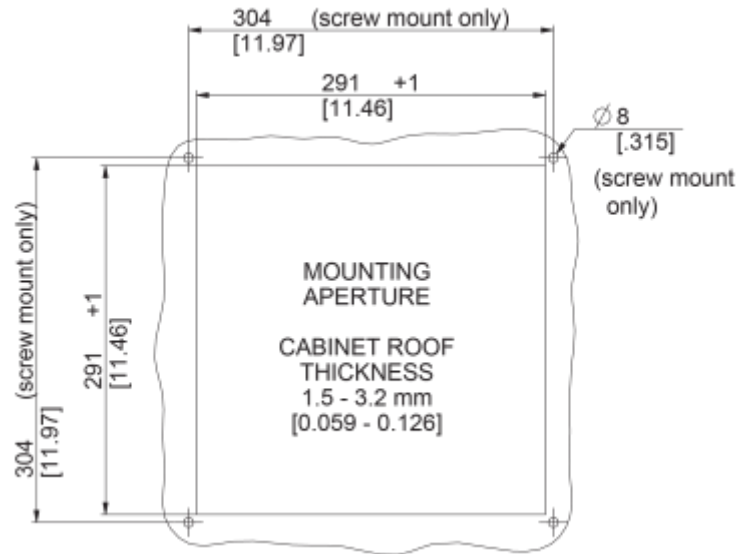

Roof Filter Fan

Description

Order Number:	6085A9000
Brand Name:	SOLIFLEX
Color:	RAL 7035
Housing Material:	Mild steel, powder coated
Ingress protection:	IP 54, Type 1, 12
Approvals:	CE, cURus

Technical data

Operating temperature range:	14°F - +131°F
Air volume flow unimpeded:	370 cfm
Static pressure:	570 Pa
Mounting:	top mounted
Dimension H x W x D:	5.8 x 18 x 18 inch
Weight:	7.8 kg
Cut out dimensions:	11.46 x 11.46 inch
Voltage / Frequency:	400/460 V - 50/60 Hz 3~
Rated current:	Max 0.22 A
Power consumption:	Max 145 W
Degree of separation:	85% - DIN 24185
Filter class:	G3 (Aluminium optional)
Noise level:	70 dB(A)
Connection:	4 - poliger Push-fit Stecker

Cut out dimensions:

Order Information

Taric code	84145915
GTIN (EAN)	5350604100893