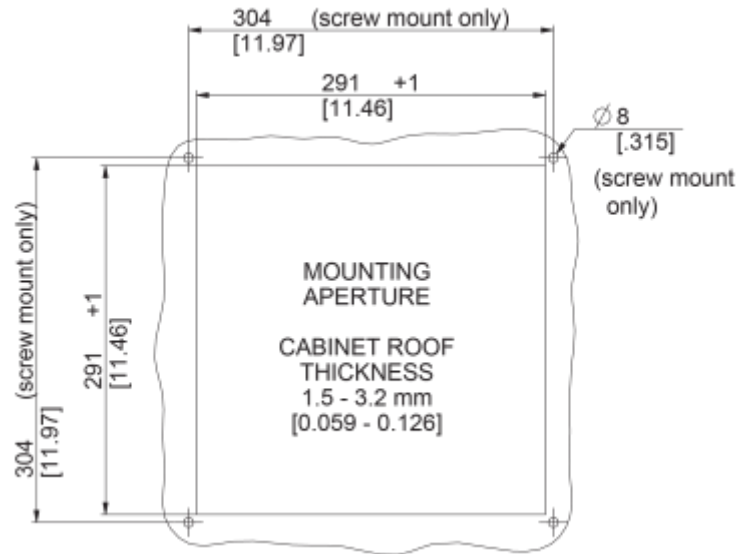

Roof Filter Fan

Description

Order Number:	6095A9000
Brand Name:	SOLIFLEX
Color:	RAL 7035
Housing Material:	Mild steel, powder coated
Ingress protection:	IP 54, Type 1, 12
Approvals:	CE, cURus

Technical data

Operating temperature range:	14°F - +131°F
Air volume flow unimpeded:	570 cfm
Static pressure:	550 Pa
Mounting:	top mounted
Dimension H x W x D:	5.8 x 18 x 18 inch
Weight:	7 kg
Cut out dimensions:	11.46 x 11.46 inch
Voltage / Frequency:	400/460 V - 50/60 Hz 3~
Rated current:	Max. 0.33 A
Power consumption:	Max. 230 W
Degree of separation:	85% - DIN 24185
Filter class:	G3 (Aluminium optional)
Noise level:	76 dB(A)
Connection:	4 - poliger Push-fit Stecker

Cut out dimensions:

Order Information

Taric code	84145915
GTIN (EAN)	5350604100893