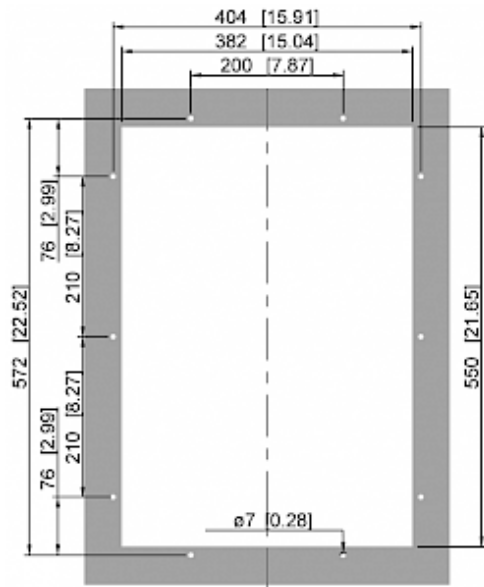

## Technical data

|  |  |
|--|--|
| <b>Cooling capacity 95F/95F:</b>             | 1370 BTU   |
| <b>Operating temperature range:</b>          | -4°F - 149°F   |
| <b>UL temperature range:</b>                 | -20°C - 65°C   |
| <b>Air volume flow (system / unimpeded):</b> | Ambient air circuit: 141 / 191 cfm<br>Cabinet air circuit: 141 / 191 cfm |
| <b>Mounting:</b>                             | Halbeinbau   |
| <b>Dimension H x W x D:</b>                  | 23.6 x 17 x 7.8 (5.2 + 2.6) inch   |
| <b>Cut out dimensions:</b>                   | 15 x 21.6 inch   |
| <b>Voltage / Frequency:</b>                  | 120 V ~ 60 Hz  |
| <b>Current 95F95F:</b>                       | 4.1 A  |
| <b>Starting current:</b>                     | 6.5 A  |
| <b>Max. current:</b>                         | 4.5 A  |
| <b>Nominal power 95F95F:</b>                 | 490 W  |
| <b>Max. power:</b>                           | 537 W  |
| <b>Fuse:</b>                                 | 7 A (T)  |
| <b>Connection:</b>                           | 4 pole power connector<br>5 pole connector for signals                   |

**Performance graph:**

**Cut out dimensions:**

## Order Information

|  |                      |
|--|----------------------|
| <b>Mit Edelstahlgehäuse AISI 316 (V4A) Bestell Nr.</b> | 64053134             |
| <b>Verpackungsmaße</b>                                 | 686.6 x 454 x 232 mm |
| <b>Bruttogewicht</b>                                   | 38 kg                |
| <b>Zolltarifnummer</b>                                 | 84158300             |