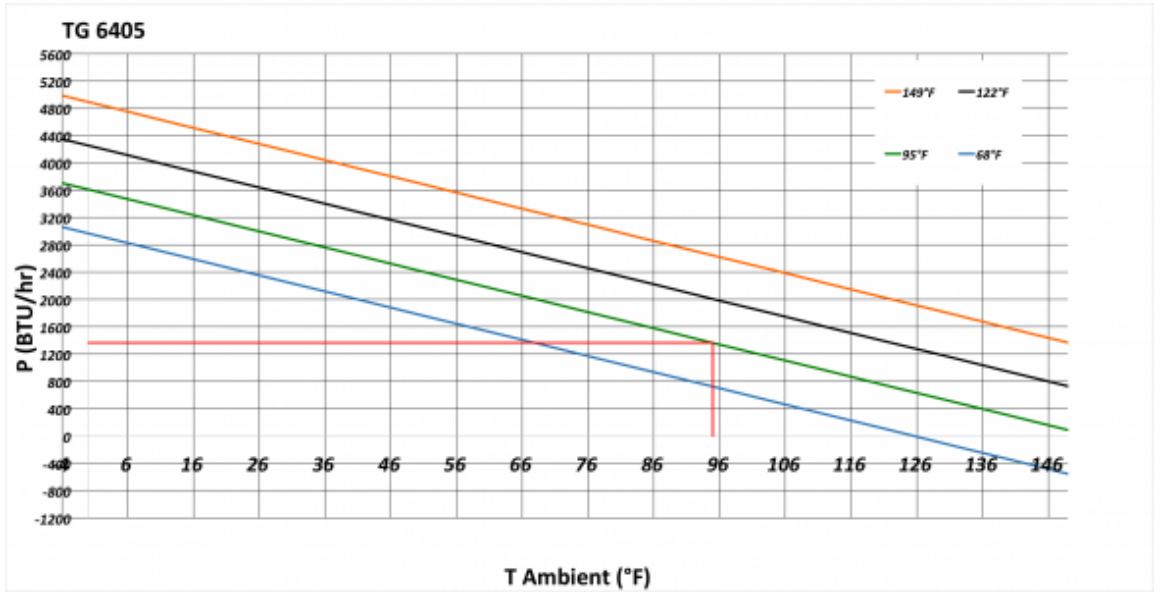

## Thermoelectric cooler

## Technical data

|  |  |
|--|--|
| <b>Cooling capacity 95F/95F:</b>             | 1370 BTU   |
| <b>Operating temperature range:</b>          | -4°F - 149°F   |
| <b>UL temperature range:</b>                 | -20°C - 65°C   |
| <b>Air volume flow (system / unimpeded):</b> | Ambient air circuit: 141 / 191 cfm<br>Cabinet air circuit: 141 / 191 cfm |
| <b>Mounting:</b>                             | Halbeinbau   |
| <b>Dimension H x W x D:</b>                  | 23.6 x 17 x 7.8 (5.2 + 2.6) inch   |
| <b>Cut out dimensions:</b>                   | 15 x 21.6 inch   |
| <b>Voltage / Frequency:</b>                  | 120 V ~ 60 Hz  |
| <b>Current 95F95F:</b>                       | 4.1 A  |
| <b>Starting current:</b>                     | 6.5 A  |
| <b>Max. current:</b>                         | 4.5 A  |
| <b>Nominal power 95F95F:</b>                 | 490 W  |
| <b>Max. power:</b>                           | 537 W  |
| <b>Fuse:</b>                                 | 7 A (T)  |
| <b>Connection:</b>                           | 4 pole power connector<br>5 pole connector for signals                   |

**Performance graph:**

**Cut out dimensions:**