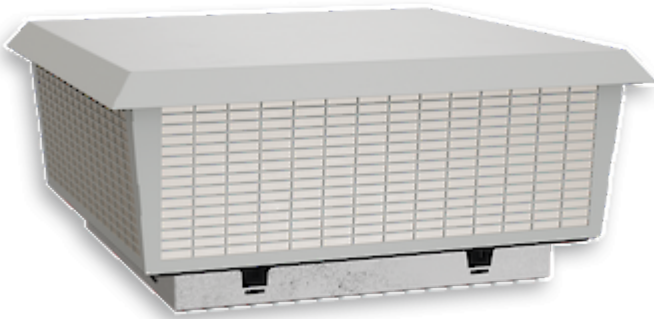

Roof Filter Fan

Description

Order Number:	6996A4000
Brand Name:	SOLIFLEX
Color:	RAL 7035
Housing Material:	Mild steel, powder coated
Ingress protection:	IP 21
Note:	Airflow with aluminium filter (optional) 1300 m ³ /hr
Approvals:	CE

Technical data

Operating temperature range:	14°F - +131°F
Air volume flow (system / unimpeded):	1300 m ³ /h
Air volume flow unimpeded:	883 cfm
Mounting:	top mounted
Dimension H x W x D:	5.8 x 18 x 18 inch
Weight:	12.7 kg
Cut out dimensions:	11.46 x 11.46 inch
Voltage / Frequency:	230 V ~ 50/60 Hz
Rated current:	0.73 A
Power consumption:	168 W
Filter class:	Optional Aluminium filter
Noise level:	55 dB(A)
Connection:	4 - poliger Push-fit Stecker