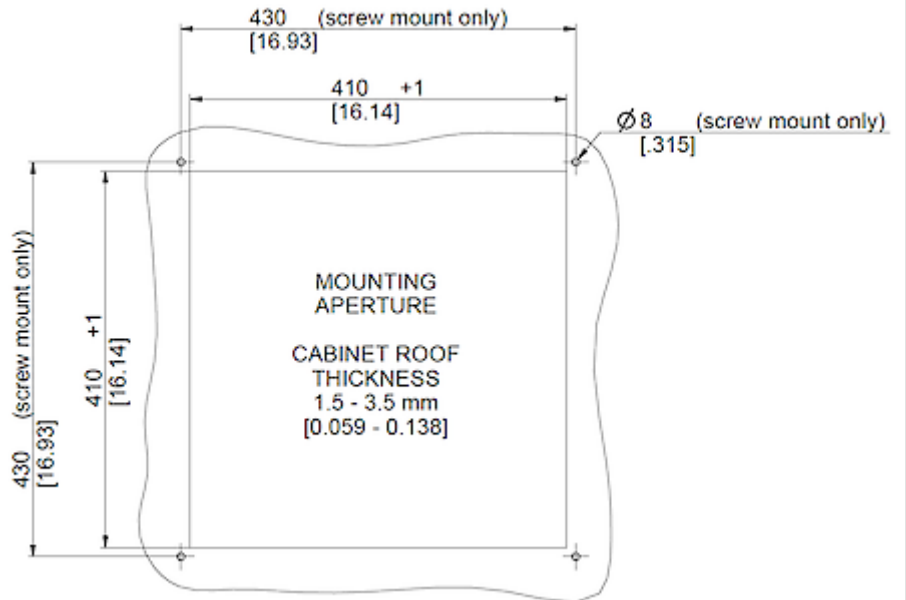

Roof Filter Fan

Description

Order Number:	6996A4000
Brand Name:	SOLIFLEX
Color:	RAL 7035
Housing Material:	Mild steel, powder coated
Ingress protection:	IP 21
Note:	Airflow with aluminium filter (optional) 1300 m ³ /hr
Approvals:	CE

Technical data

Operating temperature range:	14°F - +131°F
Air volume flow (system / unimpeded):	1300 m ³ /h
Air volume flow unimpeded:	883 cfm
Mounting:	top mounted
Dimension H x W x D:	5.8 x 18 x 18 inch
Weight:	12.7 kg
Cut out dimensions:	11.46 x 11.46 inch
Voltage / Frequency:	230 V ~ 50/60 Hz
Rated current:	0.73 A
Power consumption:	168 W
Filter class:	Optional Aluminium filter
Noise level:	55 dB(A)
Connection:	4 - poliger Push-fit Stecker

Performance graph:

Cut out dimensions:

Order Information

Taric code

84145915
