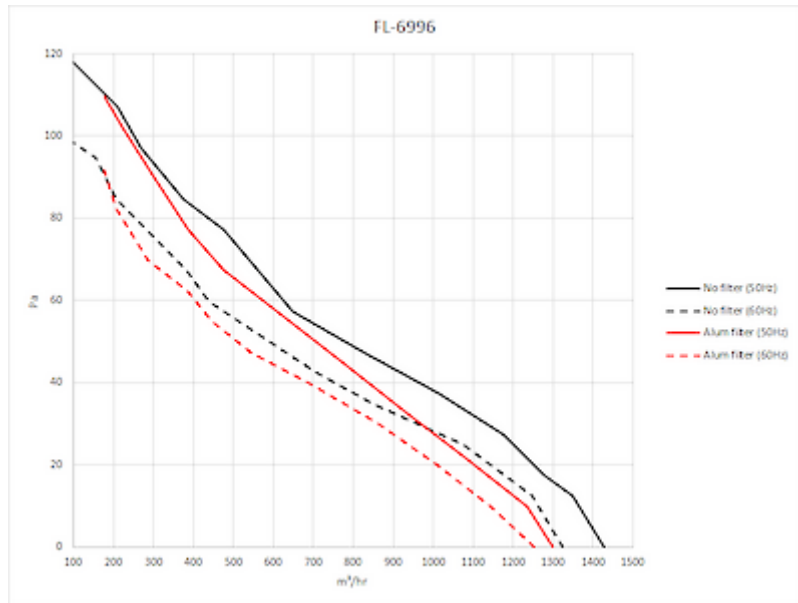

Roof Filter Fan

Description

Order Number:	6996A4000
Brand Name:	SOLIFLEX
Color:	RAL 7035
Housing Material:	Mild steel, powder coated
Ingress protection:	IP 21
Note:	Airflow with aluminium filter (optional) 1300 m ³ /hr
Approvals:	CE

Technical data

Operating temperature range:	14°F - +131°F
Air volume flow (system / unimpeded):	1300 m ³ /h
Air volume flow unimpeded:	883 cfm
Mounting:	top mounted
Dimension H x W x D:	5.8 x 18 x 18 inch
Weight:	12.7 kg
Cut out dimensions:	11.46 x 11.46 inch
Voltage / Frequency:	230 V ~ 50/60 Hz
Rated current:	0.73 A
Power consumption:	168 W
Filter class:	Optional Aluminium filter
Noise level:	55 dB(A)
Connection:	4 - poliger Push-fit Stecker

Performance graph:

Cut out dimensions:

Order Information

Taric code

84145915
