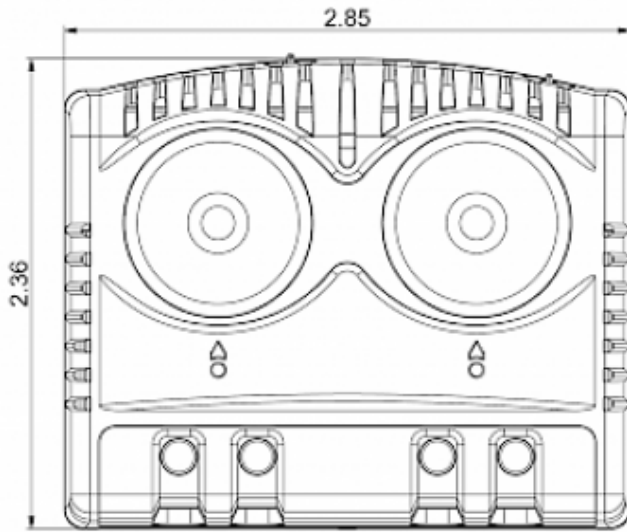

Twin thermostat NCNC

Description

Order Number:	301210
Brand Name:	SOLIFLEX
Color:	Grey (RAL 7011)
Housing Material:	PC plastic
Ingress protection:	IP 20
Note:	Hyst. 7±3K / Sw.Pt.tol ±4K
Approvals:	CE, cURus
UL File Number:	E358385

Technical data

Operating temperature range:	-40°F - +176°F
Setting range:	-10°C - 80°C
Mounting:	Clips for DIN rail 1.38 inch
Dimension H x W x D:	2.36 x 2.85 x 1.67 inch
Weight:	~3.89 oz.
Voltage / Frequency:	max. 250 V AC 16 A(res) / 2 A(ind) max. 72 V DC max. 30 W
Lifetime:	100,000 hrs.
Connection:	2-pole terminal (x2), clamping torque 0.5 Nm max. solid wire - AWG 14 max., stranded wire - AWG 16 max.

**Cut out
dimensions:**

Order Information

Zolltarifnummer	90321089
EAN Nummer	5350604010222