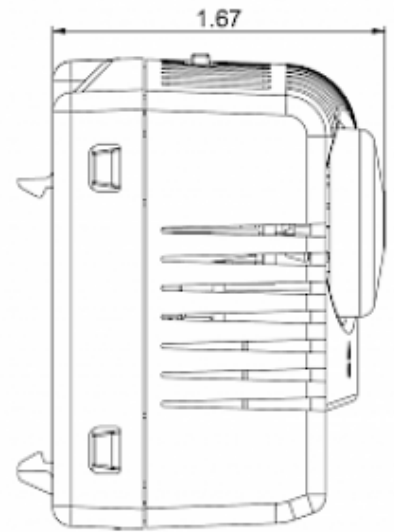

Twin thermostat NCNC

Description

Order Number:	301210
Brand Name:	SOLIFLEX
Color:	Grey (RAL 7011)
Housing Material:	PC plastic
Ingress protection:	IP 20
Note:	Hyst. 7±3K / Sw.Pt.tol ±4K
Approvals:	CE, cURus
UL File Number:	E358385

Technical data

Operating temperature range:	-40°F - +176°F
Setting range:	-10°C - 80°C
Mounting:	Clips for DIN rail 1.38 inch
Dimension H x W x D:	2.36 x 2.85 x 1.67 inch
Weight:	~3.89 oz.
Voltage / Frequency:	max. 250 V AC 16 A(res) / 2 A(ind) max. 72 V DC max. 30 W
Lifetime:	100,000 hrs.
Connection:	2-pole terminal (x2), clamping torque 0.5 Nm max. solid wire - AWG 14 max., stranded wire - AWG 16 max.

**Cut out
dimensions:**

Order Information

Zolltarifnummer	90321089
EAN Nummer	5350604010222