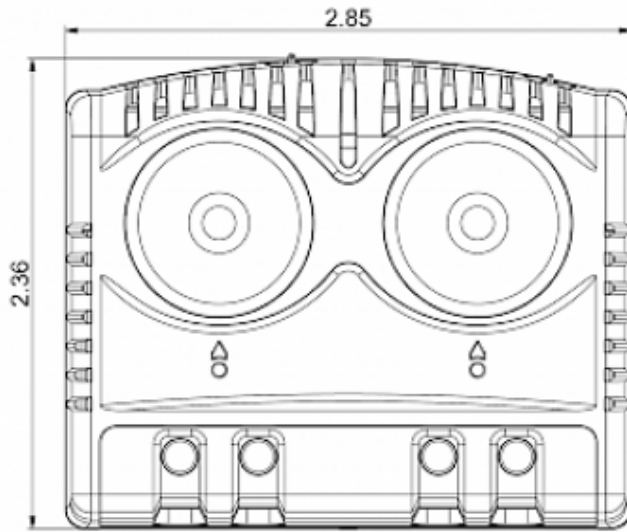

## Technical data

|                                     |  |
|-------------------------------------|--|
| <b>Operating temperature range:</b> | -40°F - +176°F   |
| <b>Setting range:</b>               | -10°C - 80°C   |
| <b>Mounting:</b>                    | Clips for DIN rail 1.38 inch   |
| <b>Dimension H x W x D:</b>         | 2.36 x 2.85 x 1.67 inch  |
| <b>Weight:</b>                      | ~3.89 oz.  |
| <b>Voltage / Frequency:</b>         | max. 250 V AC 16 A(res) / 2 A(ind)<br>max. 72 V DC max. 30 W   |
| <b>Lifetime:</b>                    | 100,000 hrs.   |
| <b>Connection:</b>                  | 2-pole terminal (x2), clamping torque 0.5 Nm max.<br>solid wire - AWG 14 max., stranded wire - AWG 16 max. |

**Cut out  
dimensions:**