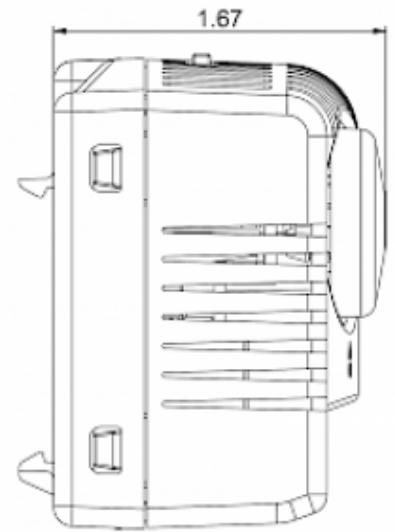

## Twin thermostat NONO

## Technical data

|                                     |  |
|-------------------------------------|--|
| <b>Operating temperature range:</b> | -40°F - +176°F   |
| <b>Setting range:</b>               | -10°C - 80°C   |
| <b>Mounting:</b>                    | Clips for DIN rail 1.38 inch   |
| <b>Dimension H x W x D:</b>         | 2.36 x 2.85 x 1.67 inch  |
| <b>Weight:</b>                      | ~3.89 oz.  |
| <b>Voltage / Frequency:</b>         | max. 250 V AC 16 A(res) / 2 A(ind)<br>max. 72 V DC max. 30 W   |
| <b>Lifetime:</b>                    | 100,000 hrs.   |
| <b>Connection:</b>                  | 2-pole terminal (x2), clamping torque 0.5 Nm max.<br>solid wire - AWG 14 max., stranded wire - AWG 16 max. |

**Cut out  
dimensions:**