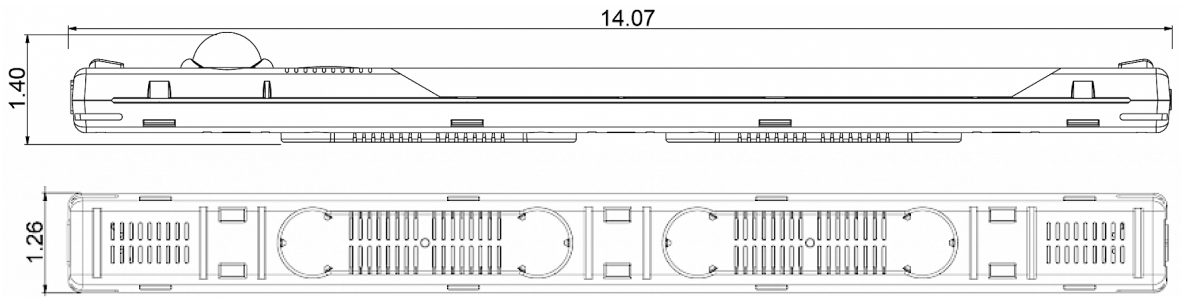

## LED light 400 Lm

### Description

<b>Order Number:</b>	400000
<b>Color:</b>	Top cover transparent / body blue
<b>Housing Material:</b>	PC plastic
<b>Ingress protection:</b>	IP 20
<b>Included:</b>	Built-in Motion Sensor, switch off time 5 min. Mounting accessories
<b>Note:</b>	class II Energy class G
<b>Approvals:</b>	CE, cURus

## Technical data

<b>Operating temperature range:</b>	-22°F -158°F UL max temp: 140°F
<b>Mounting:</b>	Magnets / clips
<b>Dimension H x W x D:</b>	14.07 x 1.26 x 1.4 inch
<b>Weight:</b>	0.3 lbs.
<b>Voltage / Frequency:</b>	24-265 V DC/AC ~ 0/50/60 Hz
<b>Power consumption:</b>	4 Watt
<b>Lamp:</b>	LED, 7400K
<b>Luminosity:</b>	400 Lm
<b>Lifetime:</b>	50,000 hrs. @ 68°F
<b>Connection:</b>	Wieland connector

**Cut out dimensions:**