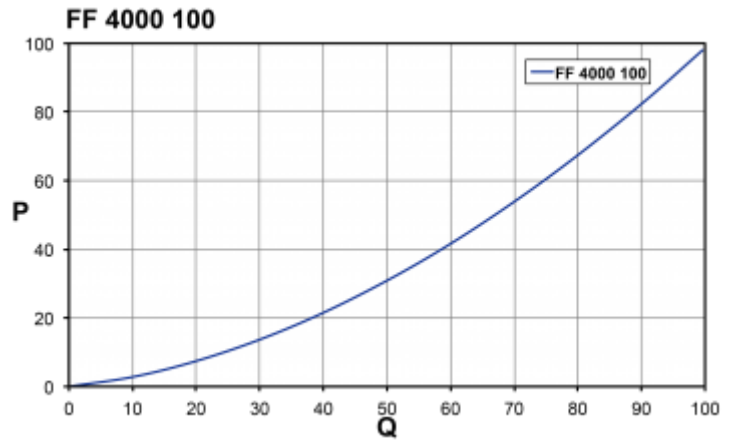

Air flow:

Cut out dimensions: