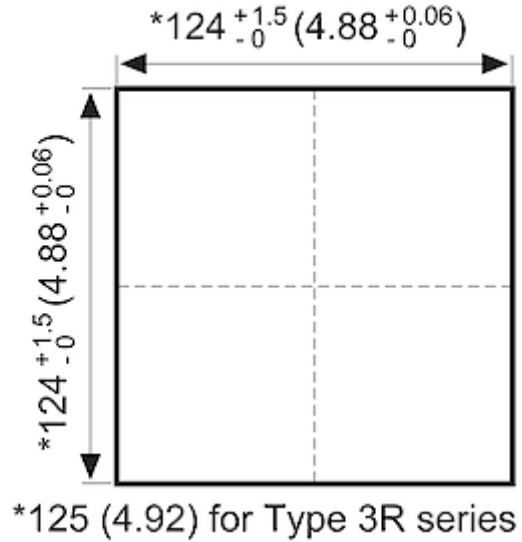

Exhaust filter

Description

Order Number:	400010000
Color:	RAL 7035
Housing Material:	ABS Plastic
Ingress protection:	NEMA 12
Optional:	# 4000 10003 black # 4000 10030 NEMA 3R # 4000 10033 black, NEMA 3R
Approvals:	CE, cULus, CSA

Technical data

Operating temperature range:	14°F - +131°F
Dimension H x W x D:	5.91 x 5.91 x 1.15 in.
Weight:	0.40 lbs
Cut out dimensions:	4.88 x 4.88 in. (+0.06)
Degree of separation:	85% - DIN 24185
Wall thickness:	0.05 - 0.13 inch
Installation:	Elastic clips

Air flow:

Cut out dimensions:

Order Information

With NEMA 3R protection part no.	400010030
Taric code	84145915
GTIN (EAN)	5350604100015