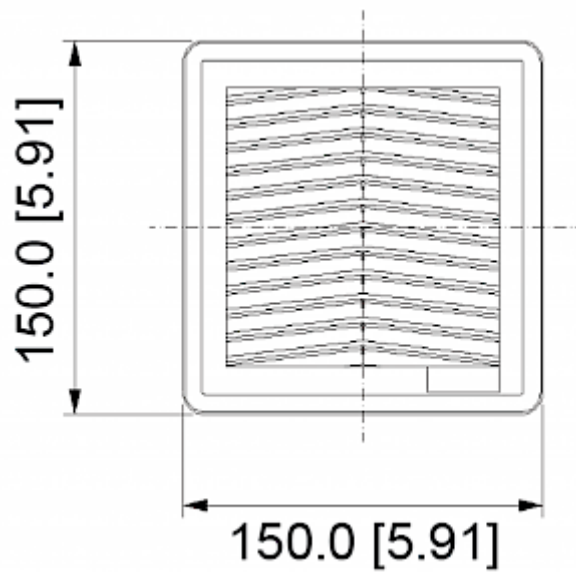

Exhaust filter

Description

Order Number:	400010000
Color:	RAL 7035
Housing Material:	ABS Plastic
Ingress protection:	NEMA 12
Optional:	# 4000 10003 black # 4000 10030 NEMA 3R # 4000 10033 black, NEMA 3R
Approvals:	CE, cULus, CSA

Technical data

Operating temperature range:	14°F - +131°F
Dimension H x W x D:	5.91 x 5.91 x 1.15 in.
Weight:	0.40 lbs
Cut out dimensions:	4.88 x 4.88 in. (+0.06)
Degree of separation:	85% - DIN 24185
Wall thickness:	0.05 - 0.13 inch
Installation:	Elastic clips

Air flow:

Cut out dimensions:

Order Information

With NEMA 3R protection part no.	400010030
Taric code	84145915
GTIN (EAN)	5350604100015