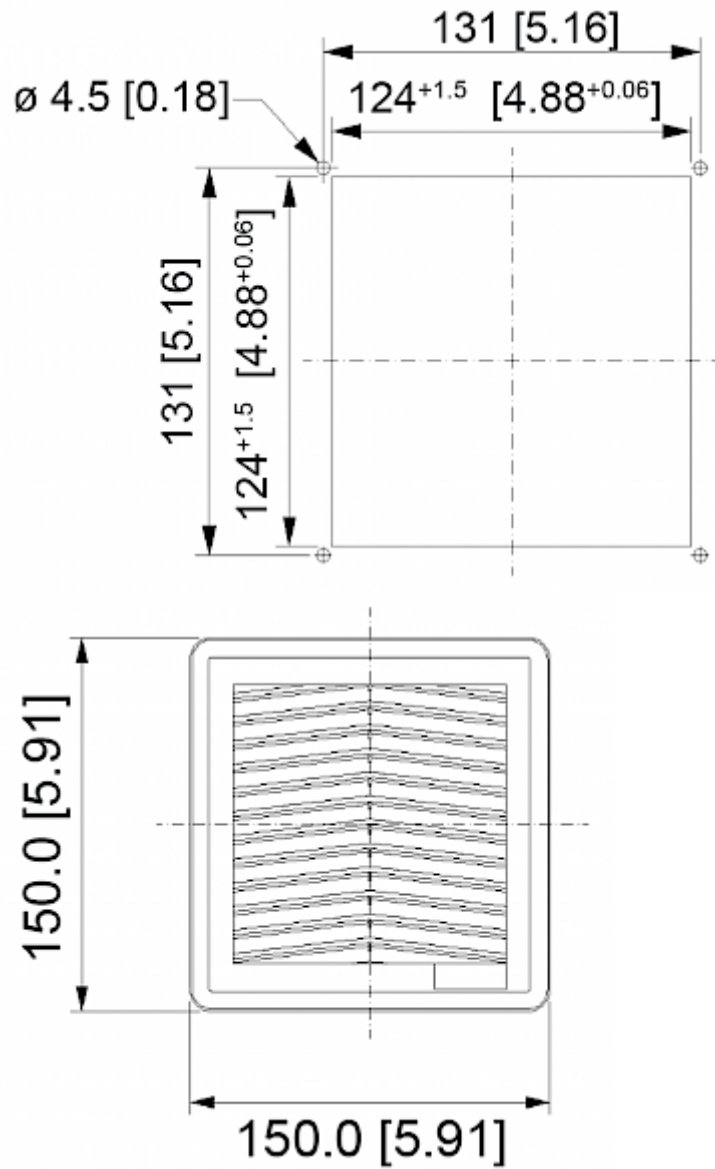

### Description

<b>Order Number:</b>	4000100E
<b>Housing Material:</b>	ABS Plastic
<b>Ingress protection:</b>	NEMA 12
<b>Optional:</b>	Different housing colours available on request With NEMA 3R protection part no. 400010030E
<b>Approvals:</b>	CE, cULus, CSA

## Technical data FF 4000 100E

<b>Operating temperature range:</b>	14 °F - 131 °F
<b>Dimension H x W x D:</b>	5.9 x 5.9 x 1.15 inch
<b>Weight:</b>	0.40 lbs
<b>Cut out dimensions:</b>	4.88 x 4.88 (+0.06) inch
<b>Degree of separation:</b>	85% - DIN 24185
<b>Wall thickness:</b>	0.05 - 0.13 inch
<b>Filter class:</b>	G3 according to EN779
<b>Installation:</b>	Elastic clips or by 4 self threading screws

**Air flow:**

**Cut out dimensions:**