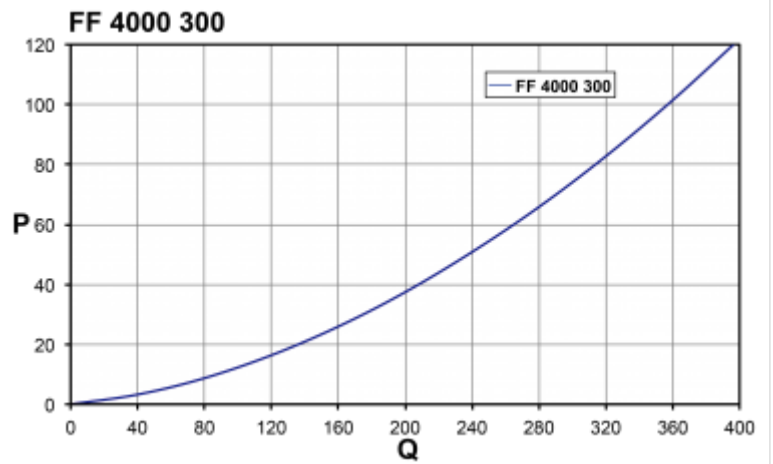

Air flow:

Cut out dimensions: