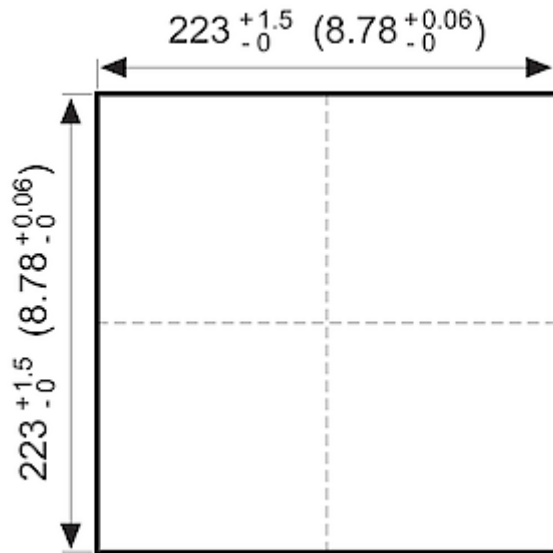

Technical data

Operating temperature range:	14°F - +131°F
Dimension H x W x D:	9.84 x 9.84 x 1.33 in.
Weight:	0.93 lbs
Cut out dimensions:	8.78 x 8.78 in. (+0.06)
Degree of separation:	85% - DIN 24185
Wall thickness:	0.06 -0.10 inch
Installation:	Elastic clips

Air flow:

Cut out dimensions:

Order Information

With NEMA 3R protection part no.	400030030
Taric code	84145915
GTIN (EAN)	5350604100039