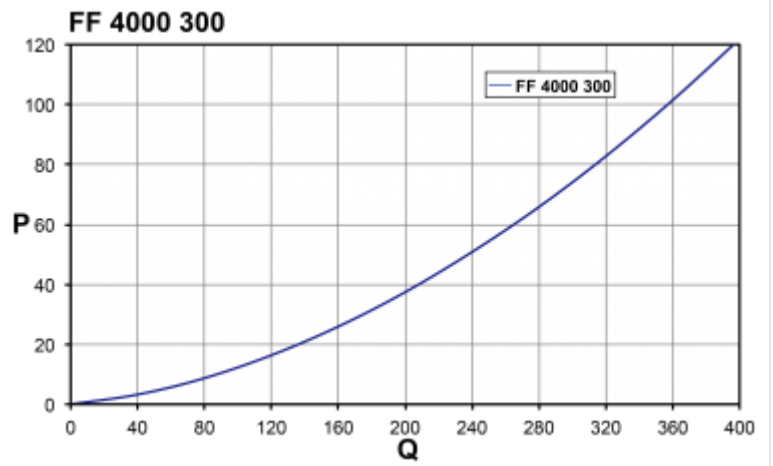

Air flow:

Cut out dimensions: