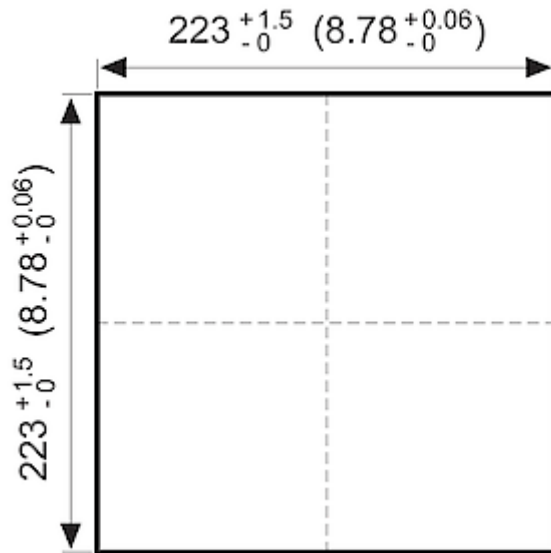

Technical data

Operating temperature range:	14°F - +131°F
Dimension H x W x D:	9.84 x 9.84 x 1.33 in.
Weight:	0.93 lbs
Cut out dimensions:	8.78 x 8.78 in. (+0.06)
Degree of separation:	85% - DIN 24185
Wall thickness:	0.06 -0.10 inch
Installation:	Elastic clips

Air flow:

Cut out dimensions:

Order Information

With NEMA 3R protection part no.	400030030
Taric code	84145915
GTIN (EAN)	5350604100039