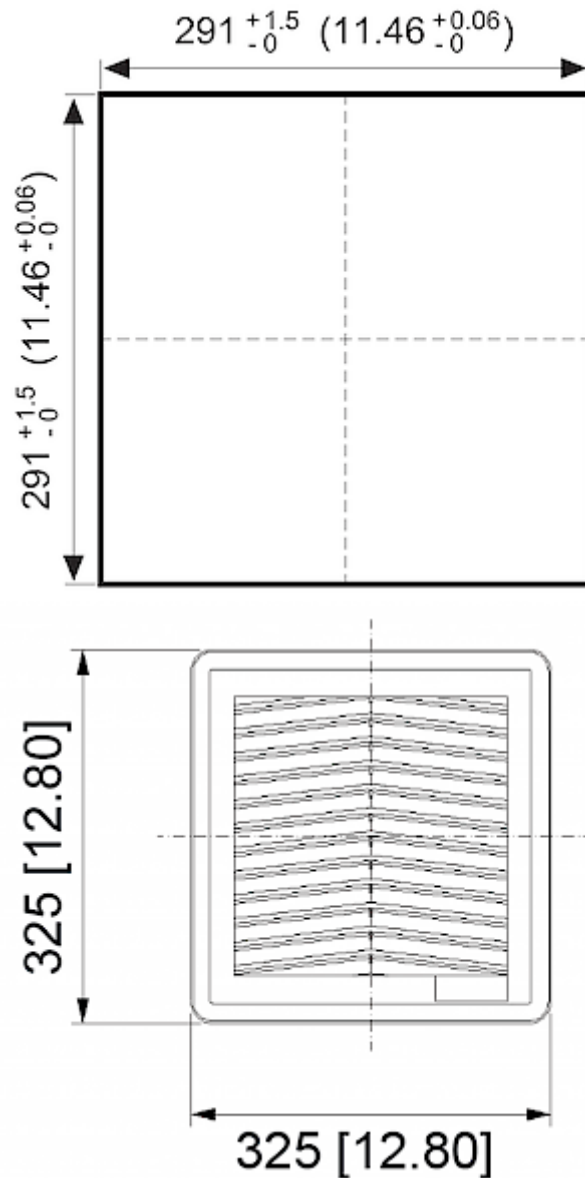

Exhaust filter

Description

Order Number:	400040000
Color:	RAL 7035
Housing Material:	ABS Plastic
Ingress protection:	NEMA 12
Optional:	# 4000 40003 black # 4000 40030 NEMA 3R # 4000 40033 black, NEMA 3R
Approvals:	CE, cULus, CSA

Technical data

Operating temperature range:	14°F - +131°F
Dimension H x W x D:	12.80 x 12.80 x 1.34 in.
Weight:	1.32 lbs
Cut out dimensions:	11.45 x 11.45 in.(+0.06)
Degree of separation:	85% - DIN 24185
Wall thickness:	0.06 -0.10 in.
Installation:	Elastic clips

Air flow:

Cut out dimensions:

Order Information

With NEMA 3R protection part no.	400040033
Taric code	84145915
GTIN (EAN)	5350604100046