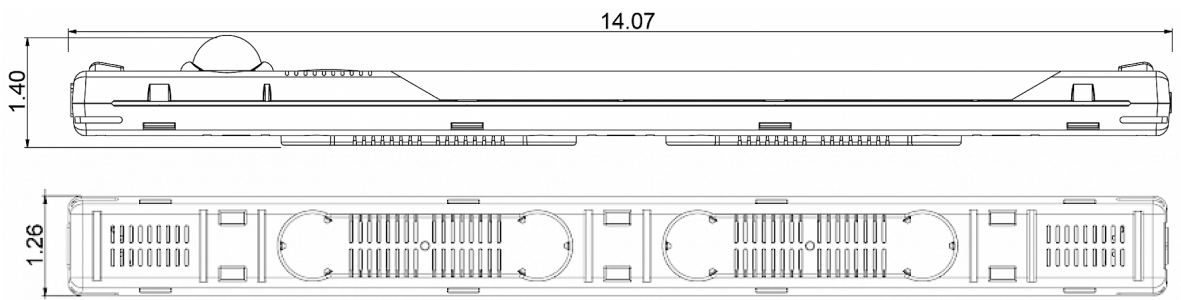

Enclosure light 700 Lm

Description

Order Number:	400076
Color:	Top cover frosted / body blue
Housing Material:	PC plastic
Ingress protection:	IP 20
Included:	Built-in Motion Sensor, switch off time 5 min. Mounting accessories
Note:	class II Energy class F
Approvals:	CE, cURus

Technical data

Operating temperature range:	-22°F - 158°F UL max temp: 140°F
Mounting:	Magnets / clips
Dimension H x W x D:	14.07 x 1.26 x 1.4 inch
Weight:	0.3 lbs.
Voltage / Frequency:	120-230 V ~ 50/60 Hz
Power consumption:	8 Watt
Lamp:	LED, 6500K
Luminosity:	700 lm
Lifetime:	60,000 Std. @ 68°F
Connection:	Wieland connector

Cut out dimensions:

Order Information

Zolltarifnummer	94054099
EAN Nummer	5350604000247