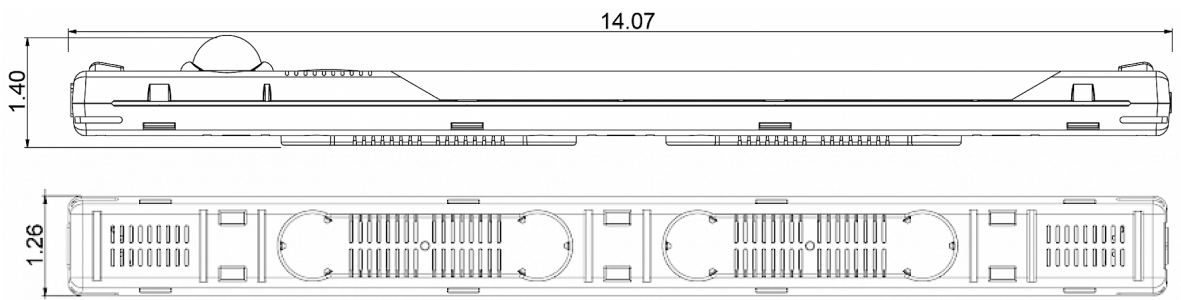

## Enclosure light 700 Lm

## Description

<b>Order Number:</b>	400076
<b>Brand Name:</b>	STRIPLITE
<b>Color:</b>	Top cover frosted / body blue
<b>Housing Material:</b>	PC plastic
<b>Ingress protection:</b>	IP 20
<b>Included:</b>	Built-in Motion Sensor, switch off time 5 min. Mounting accessories
<b>Note:</b>	class II Energy class F
<b>Approvals:</b>	CE

## Technical data

<b>Operating temperature range:</b>	-22°F - 158°F UL max temp: 140°F
<b>Mounting:</b>	Magnets / clips
<b>Dimension H x W x D:</b>	14.07 x 1.26 x 1.4 inch
<b>Weight:</b>	0.3 lbs.
<b>Voltage / Frequency:</b>	120-230 V ~ 50/60 Hz
<b>Power consumption:</b>	8 Watt
<b>Lamp:</b>	LED, 6500K
<b>Luminosity:</b>	700 lm
<b>Lifetime:</b>	60,000 Std. @ 68°F
<b>Connection:</b>	Wieland connector

**Cut out dimensions:**