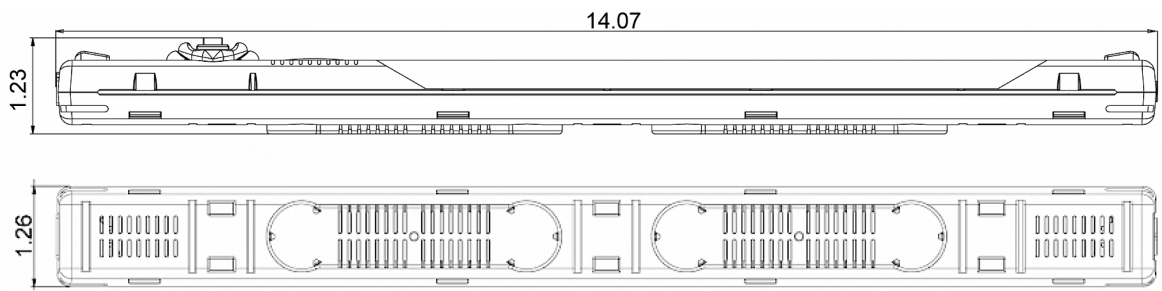

LED enclosure light 700 Lm

Description

Order Number:	400176
Color:	Top cover frosted / body blue
Housing Material:	PC plastic
Ingress protection:	IP 20
Included:	Built-in On/Off switch, mounting accessories
Note:	class II Energy class F
Approvals:	CE, cURus

Technical data

Operating temperature range:	-22°F - 158°F UL max temp: 140°F
Mounting:	Magnets / clips
Dimension H x W x D:	14.07 x 1.26 x 1.4 inch
Weight:	0.3 lbs.
Voltage / Frequency:	120-230 V ~ 50/60 Hz
Power consumption:	8 Watt
Lamp:	LED, 6500K
Luminosity:	700 Lm
Lifetime:	50,000 Std. @ 68°F
Connection:	Wieland connector

Cut out dimensions:

Order Information

Zolltarifnummer	94054099
EAN Nummer	5350604000278