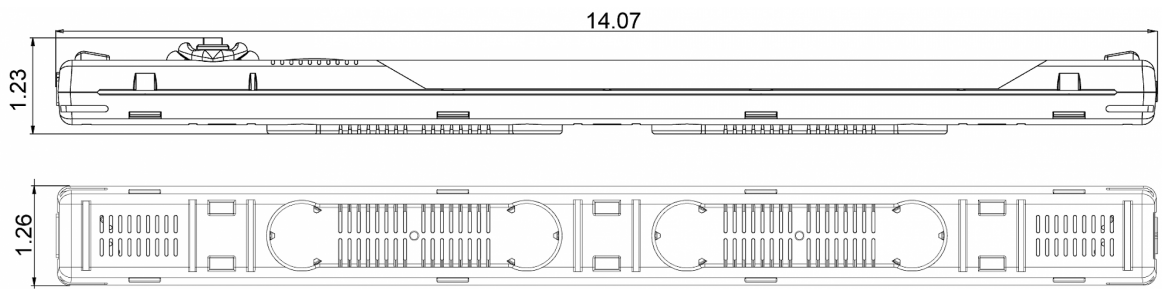

LED enclosure light 400 Lm

Description

Order Number:	400500
Color:	Top cover transparent / body blue
Housing Material:	PC plastic
Ingress protection:	IP 20
Included:	Built-in On/Off switch, mounting accessories
Note:	class II Energy class G
Approvals:	CE, cURus

Technical data

Operating temperature range:	-22°F -158°F UL max temp: 140°F
Mounting:	Magnets / clips
Dimension H x W x D:	14.07 x 1.26 x 1.4 inch
Weight:	0.3 lbs.
Voltage / Frequency:	24-265 V DC/AC ~ 0/50/60 Hz
Power consumption:	4 Watt
Lamp:	LED, 7400K
Luminosity:	400 Lm
Lifetime:	50,000 hrs. @ 68°F
Connection:	screw less push in connector

Cut out dimensions:

Order Information

Zolltarifnummer	94054099
EAN Nummer	5350604000209