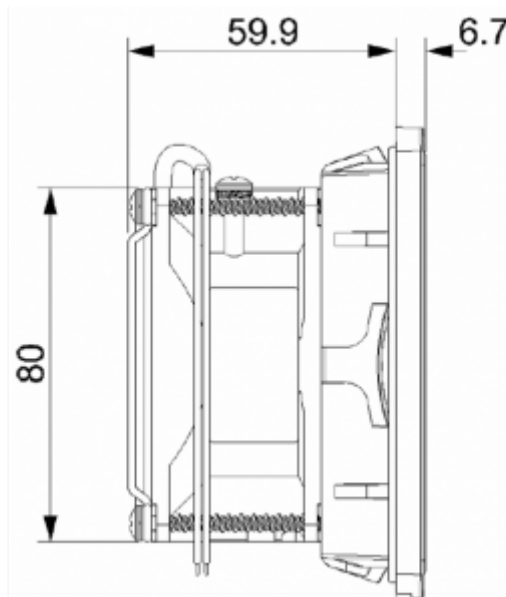

## Technical data

|                                     |  |
|-------------------------------------|--|
| <b>Operating temperature range:</b> | 14°F - +131°F                          |
| <b>Air volume flow unimpeded:</b>   | 12 cfm                                 |
| <b>Static pressure:</b>             | 0.18 inH2O @ 50Hz<br>0.26 inH2O @ 60Hz |
| <b>Dimension H x W x D:</b>         | 4.2 x 4.2 x 2.6 in.                    |
| <b>Weight:</b>                      | 0.86 lbs                               |
| <b>Cut out dimensions:</b>          | 3.6 x 3.6 in.(+0.06)                   |
| <b>Voltage / Frequency:</b>         | 120 V ~60 Hz                           |
| <b>Rated current:</b>               | 0.09 A                                 |
| <b>Power consumption:</b>           | 7.5 W                                  |
| <b>Degree of separation:</b>        | 85% - DIN 24185                        |
| <b>Wall thickness:</b>              | 0.04 - 0.08 in.                        |
| <b>Filter class:</b>                | G3 according to EN 779                 |
| <b>Installation:</b>                | Elastic clips                          |
| <b>Noise level:</b>                 | 33 dB(A)                               |

**Air flow:**

Q = Air flow [m<sup>3</sup>/h]  
P = Static pressure [Pa]

**Cut out dimensions:**