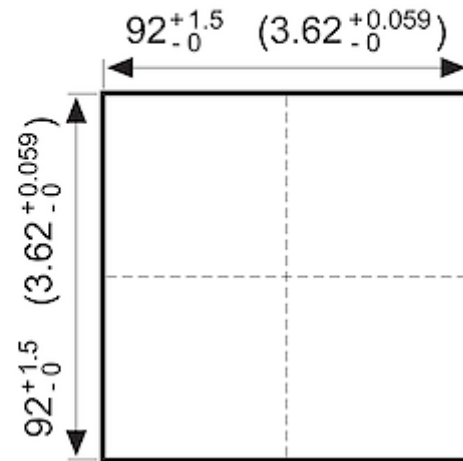

## Technical data

|                                     |  |
|-------------------------------------|--|
| <b>Operating temperature range:</b> | 14°F - +131°F                          |
| <b>Air volume flow unimpeded:</b>   | 12 cfm                                 |
| <b>Static pressure:</b>             | 0.18 inH2O @ 50Hz<br>0.26 inH2O @ 60Hz |
| <b>Dimension H x W x D:</b>         | 4.2 x 4.2 x 2.6 in.                    |
| <b>Weight:</b>                      | 0.86 lbs                               |
| <b>Cut out dimensions:</b>          | 3.6 x 3.6 in.(+0.06)                   |
| <b>Voltage / Frequency:</b>         | 120 V ~60 Hz                           |
| <b>Rated current:</b>               | 0.09 A                                 |
| <b>Power consumption:</b>           | 7.5 W                                  |
| <b>Degree of separation:</b>        | 85% - DIN 24185                        |
| <b>Wall thickness:</b>              | 0.04 - 0.08 in.                        |
| <b>Filter class:</b>                | G3 according to EN 779                 |
| <b>Installation:</b>                | Elastic clips                          |
| <b>Noise level:</b>                 | 33 dB(A)                               |

**Air flow:**

Q = Air flow [m<sup>3</sup>/h]  
P = Static pressure [Pa]

**Cut out dimensions:**