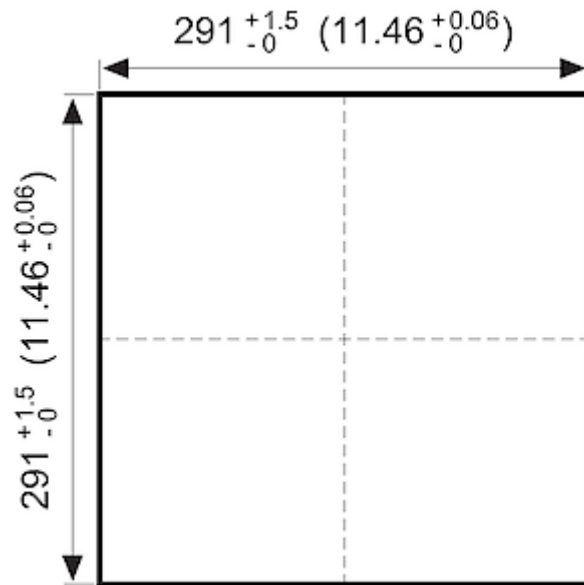

## Technical data

<b>Operating temperature range:</b>	14°F - +131°F
<b>Air volume flow unimpeded:</b>	340 cfm
<b>Static pressure:</b>	0.76 inH2O
<b>Dimension H x W x D:</b>	12.8 x 12.8 x 6.3 inch
<b>Weight:</b>	6.8 lbs
<b>Cut out dimensions:</b>	11.5 x 11.5 (+0.06) inch
<b>Voltage / Frequency:</b>	120 V ~ 60 Hz
<b>Rated current:</b>	0.73 A
<b>Power consumption:</b>	83 W
<b>Degree of separation:</b>	85% - DIN 24185
<b>Wall thickness:</b>	0.06 - 0.10 in.
<b>Filter class:</b>	G3 according to EN 779
<b>Installation:</b>	Elastic clips
<b>Noise level:</b>	69.2 dB(A)

**Air flow:**

**Cut out dimensions:**