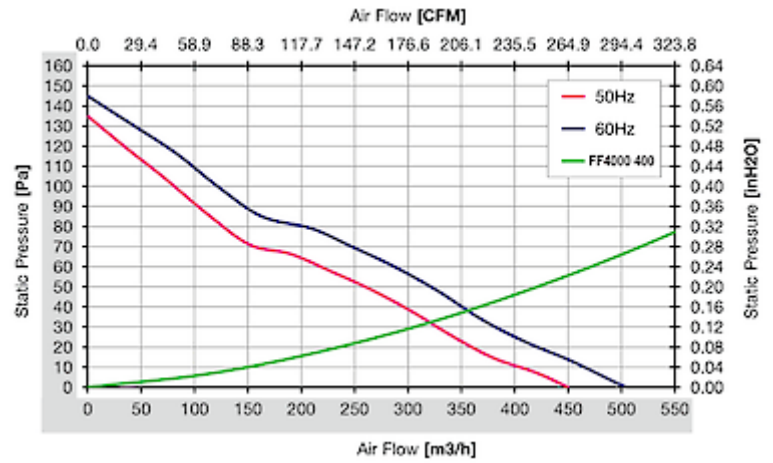

Air flow:

Cut out dimensions: