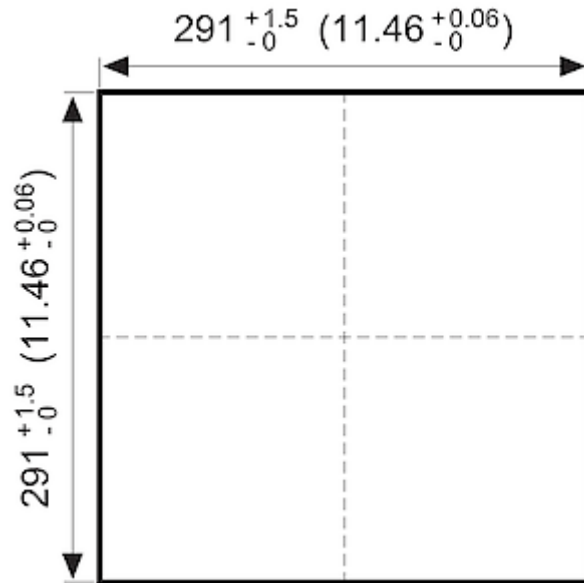

Filter Fan

Description

Order Number:	4830A3000
Brand Name:	SOLIFLEX
Color:	RAL 7035
Housing Material:	ABS Plastic
Ingress protection:	IP 54, Type 12, 3R
Optional:	# 4830A3003 black # 4830A3033 black, NEMA 3R
Approvals:	CE, cURus, cULus

Technical data

Operating temperature range:	14°F - +131°F
Air volume flow unimpeded:	340 cfm
Static pressure:	0.76 inH2O
Dimension H x W x D:	12.8 x 12.8 x 6.3 inch
Weight:	6.8 lbs
Cut out dimensions:	11.5 x 11.5 (+0.06) inch
Voltage / Frequency:	120 V ~ 60 Hz
Rated current:	0.73 A
Power consumption:	83 W
Degree of separation:	85% - DIN 24185
Wall thickness:	0.06 - 0.10 in.
Filter class:	G3 according to EN 779
Installation:	Elastic clips
Noise level:	69.2 dB(A)

Air flow:

Cut out dimensions:

Order Information

In RAL 9005	4830A3003
With NEMA 3R protection part no.	4830A3033
Taric code	84145915
GTIN (EAN)	5350604100619