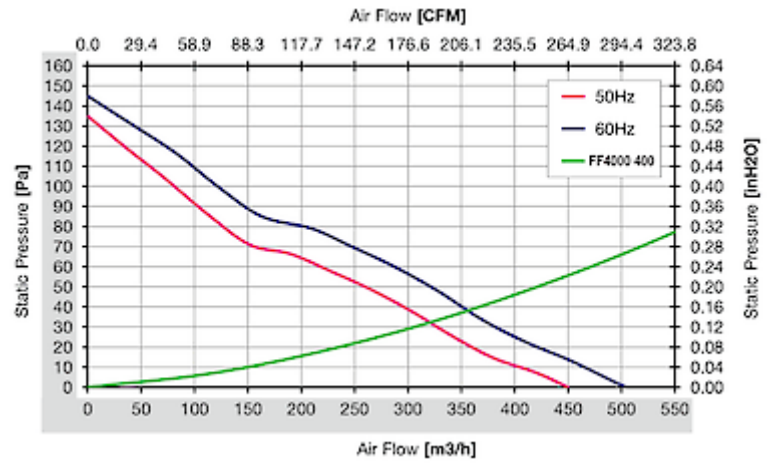

Filter Fan

Description

Order Number:	4830A3000
Brand Name:	SOLIFLEX
Color:	RAL 7035
Housing Material:	ABS Plastic
Ingress protection:	IP 54, Type 12, 3R
Optional:	# 4830A3003 black # 4830A3033 black, NEMA 3R
Approvals:	CE, cURus, cULus

Technical data

Operating temperature range:	14°F - +131°F
Air volume flow unimpeded:	340 cfm
Static pressure:	0.76 inH2O
Dimension H x W x D:	12.8 x 12.8 x 6.3 inch
Weight:	6.8 lbs
Cut out dimensions:	11.5 x 11.5 (+0.06) inch
Voltage / Frequency:	120 V ~ 60 Hz
Rated current:	0.73 A
Power consumption:	83 W
Degree of separation:	85% - DIN 24185
Wall thickness:	0.06 - 0.10 in.
Filter class:	G3 according to EN 779
Installation:	Elastic clips
Noise level:	69.2 dB(A)

Air flow:

Cut out dimensions:

Order Information

In RAL 9005	4830A3003
With NEMA 3R protection part no.	4830A3033
Taric code	84145915
GTIN (EAN)	5350604100619