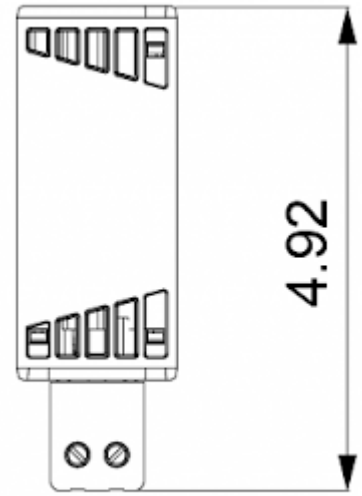

Convective Heater

Description

Order Number:	501025
Brand Name:	SOLIFLEX
Color:	Black
Housing Material:	PC plastic
Note:	PTC resistance self-regulating
Approvals:	CE, cURus

Technical data

Heating power at 50°F:	25 W
Operating temperature range:	-49°F - +158°F
Mounting:	DIN Schiene
Dimension H x W x D:	4.92 x 1.61 x 1.61 in.
Weight:	0.35 lbs.
Voltage / Frequency:	120-240 V AC/DC ~ 50/60 Hz
Max. current:	2.5 A
Connection:	2 screw terminal block for standard or rigid wire 2.5 mm ²

Cut out dimensions:

Order Information

Zolltarifnummer	85162999
EAN Nummer	5350604020009