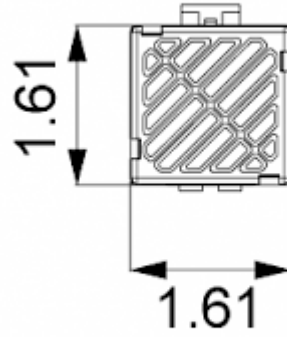

Convective Heater

Description

Order Number:	501025
Brand Name:	SOLIFLEX
Color:	Black
Housing Material:	PC plastic
Note:	PTC resistance self-regulating
Approvals:	CE, cURus

Technical data

Heating power at 50°F:	25 W
Operating temperature range:	-49°F - +158°F
Mounting:	DIN Schiene
Dimension H x W x D:	4.92 x 1.61 x 1.61 in.
Weight:	0.35 lbs.
Voltage / Frequency:	120-240 V AC/DC ~ 50/60 Hz
Max. current:	2.5 A
Connection:	2 screw terminal block for standard or rigid wire 2.5 mm ²

Cut out dimensions:

Order Information

Zolltarifnummer	85162999
EAN Nummer	5350604020009