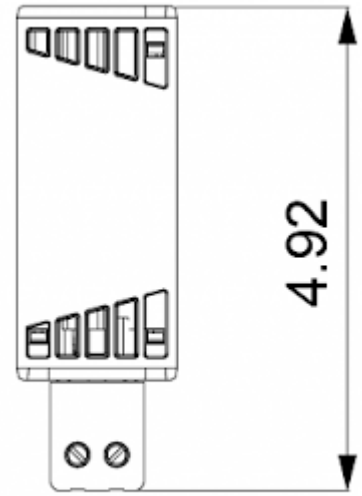

Convective Heater

Description

Order Number:	501050
Brand Name:	SOLIFLEX
Color:	Black
Housing Material:	PC plastic
Note:	PTC resistance self-regulating
Approvals:	CE, cURus

Technical data

Heating power at 50°F:	50 W
Operating temperature range:	-49°F - +158°F
Mounting:	DIN rail
Dimension H x W x D:	4.92 x 1.61 x 1.61 in.
Weight:	0.35 lbs.
Voltage / Frequency:	120-240 V AC/DC ~ 50/60 Hz
Max. current:	3.5 A
Connection:	2 screw terminal block for standard or rigid wire 2.5 mm ²

Cut out dimensions:

Order Information

Zolltarifnummer	85162999
EAN Nummer	5350604020023