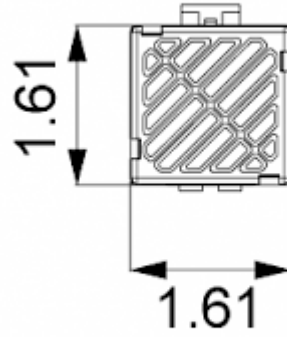

Convective Heater

Description

Order Number:	501050
Brand Name:	SOLIFLEX
Color:	Black
Housing Material:	PC plastic
Note:	PTC resistance self-regulating
Approvals:	CE, cURus

Technical data

Heating power at 50°F:	50 W
Operating temperature range:	-49°F - +158°F
Mounting:	DIN rail
Dimension H x W x D:	4.92 x 1.61 x 1.61 in.
Weight:	0.35 lbs.
Voltage / Frequency:	120-240 V AC/DC ~ 50/60 Hz
Max. current:	3.5 A
Connection:	2 screw terminal block for standard or rigid wire 2.5 mm ²

Cut out dimensions:

Order Information

Zolltarifnummer	85162999
EAN Nummer	5350604020023