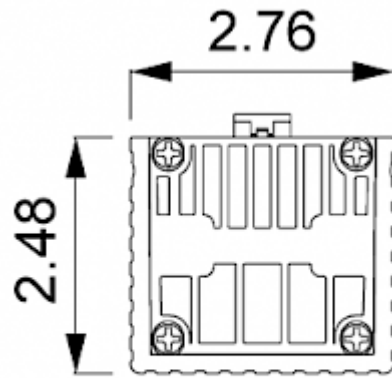

Convective Heater

Description

Order Number:	501075
Brand Name:	SOLIFLEX
Color:	Black
Housing Material:	PC plastic
Note:	PTC Widerstand selbstregulierend
Approvals:	CE, cURus

Technical data

Heating power at 50°F:	75 W
Operating temperature range:	-49°F - +158°F
Mounting:	DIN Schiene
Dimension H x W x D:	5.51 x 2.76 x 2.48 in.
Weight:	0.86 lbs.
Voltage / Frequency:	120-240 V AC/DC ~ 50/60 Hz
Max. current:	4 A
Connection:	2 screw terminal block for standard or rigid wire 2.5 mm ²

Cut out dimensions:

Order Information

Zolltarifnummer	85162999
EAN Nummer	5350604020047