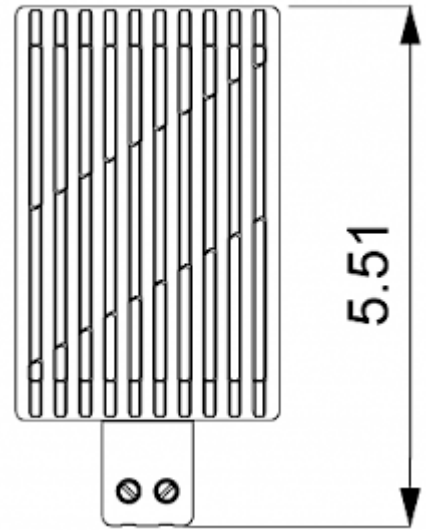

Convective Heater

Description

Order Number:	501075
Brand Name:	SOLIFLEX
Color:	Black
Housing Material:	PC plastic
Note:	PTC Widerstand selbstregulierend
Approvals:	CE, cURus

Technical data

Heating power at 50°F:	75 W
Operating temperature range:	-49°F - +158°F
Mounting:	DIN Schiene
Dimension H x W x D:	5.51 x 2.76 x 2.48 in.
Weight:	0.86 lbs.
Voltage / Frequency:	120-240 V AC/DC ~ 50/60 Hz
Max. current:	4 A
Connection:	2 screw terminal block for standard or rigid wire 2.5 mm ²

Cut out dimensions:

Order Information

Zolltarifnummer	85162999
EAN Nummer	5350604020047