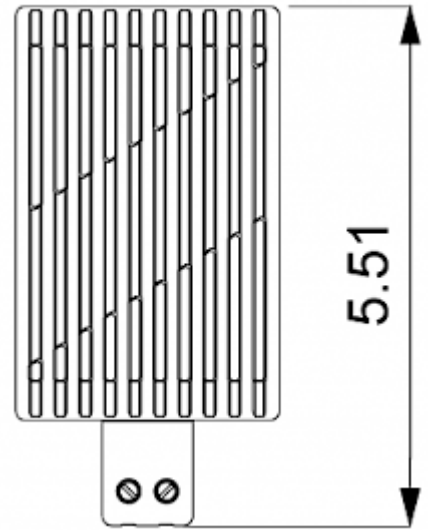

Convective Heater

Description

Order Number: 501100

Brand Name: SOLIFLEX

Color: Black

Housing Material: PC plastic

Note: Heating element type: PTC resistor, self regulating, plastic housing

Approvals: CE, cURus

Technical data

Heating power at 50°F:	100 W
Operating temperature range:	-49°F - +158°F
Mounting:	DIN rail
Dimension H x W x D:	5.51 x 2.76 x 2.48 in.
Weight:	0.86 lbs.
Voltage / Frequency:	120-240 V AC/DC ~ 50/60 Hz
Max. current:	5 A
Connection:	2 screw terminal block for standard or rigid wire 2.5 mm ²

Cut out dimensions:

Order Information

Zolltarifnummer	85162999
EAN Nummer	5350604020061