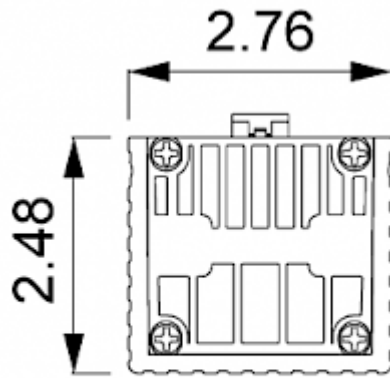

Convective Heater

Description

Order Number: 501100

Brand Name: SOLIFLEX

Color: Black

Housing Material: PC plastic

Note: Heating element type: PTC resistor, self regulating, plastic housing

Approvals: CE, cURus

Technical data

Heating power at 50°F:	100 W
Operating temperature range:	-49°F - +158°F
Mounting:	DIN rail
Dimension H x W x D:	5.51 x 2.76 x 2.48 in.
Weight:	0.86 lbs.
Voltage / Frequency:	120-240 V AC/DC ~ 50/60 Hz
Max. current:	5 A
Connection:	2 screw terminal block for standard or rigid wire 2.5 mm ²

Cut out dimensions:

Order Information

Zolltarifnummer	85162999
EAN Nummer	5350604020061