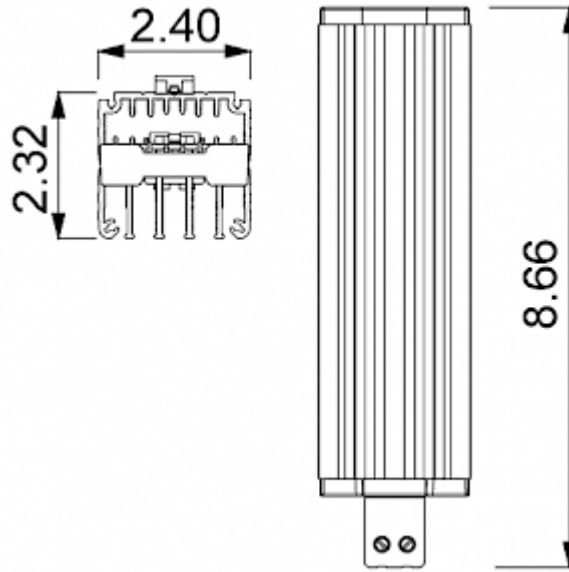

## Description

<b>Order Number:</b>	501150
<b>Brand Name:</b>	SOLIFLEX
<b>Color:</b>	Black
<b>Housing Material:</b>	PC plastic
<b>Note:</b>	PTC resistance self-regulating
<b>Approvals:</b>	CE, cURus

## Technical data

<b>Heating power at 50°F:</b>	150 W
<b>Operating temperature range:</b>	-49°F - +158°F
<b>Mounting:</b>	DIN Schiene
<b>Dimension H x W x D:</b>	8.66 x 2.32 x 2.40 in.
<b>Weight:</b>	1.46 lbs.
<b>Voltage / Frequency:</b>	120-240 V AC/DC ~ 50/60 Hz
<b>Max. current:</b>	9.5 A
<b>Connection:</b>	2 screw terminal block for standard or rigid wire 2.5 mm <sup>2</sup>

**Cut out dimensions:**