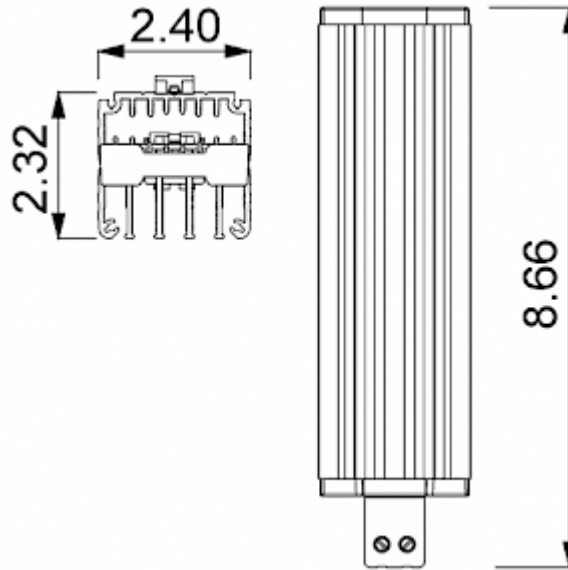

Convective Heater

Description

Order Number:	501150
Brand Name:	SOLIFLEX
Color:	Black
Housing Material:	PC plastic
Note:	PTC resistance self-regulating
Approvals:	CE, cURus

Technical data

Heating power at 50°F:	150 W
Operating temperature range:	-49°F - +158°F
Mounting:	DIN Schiene
Dimension H x W x D:	8.66 x 2.32 x 2.40 in.
Weight:	1.46 lbs.
Voltage / Frequency:	120-240 V AC/DC ~ 50/60 Hz
Max. current:	9.5 A
Connection:	2 screw terminal block for standard or rigid wire 2.5 mm ²

Cut out dimensions:

Order Information

Zolltarifnummer

85162999
