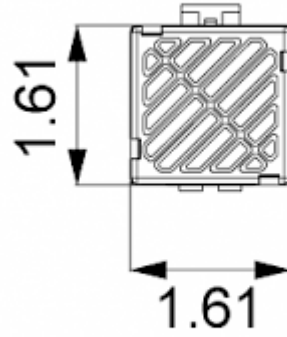

## Description

<b>Order Number:</b>	502025
<b>Brand Name:</b>	SOLIFLEX
<b>Color:</b>	silver
<b>Housing Material:</b>	Aluminum
<b>Note:</b>	PTC resistor self-regulating
<b>Approvals:</b>	CE, cURus

## Technical data

<b>Heating power at 50°F:</b>	25 W
<b>Operating temperature range:</b>	-49°F - +158°F
<b>Mounting:</b>	DIN Schiene
<b>Dimension H x W x D:</b>	4.92 x 1.61 x 1.61 in.
<b>Weight:</b>	0.41 lbs.
<b>Voltage / Frequency:</b>	120-240 V AC/DC ~ 50/60 Hz
<b>Max. current:</b>	2.5 A
<b>Connection:</b>	Silicon cable, 2 x AWG 20, length 15.75 inch

**Cut out dimensions:**