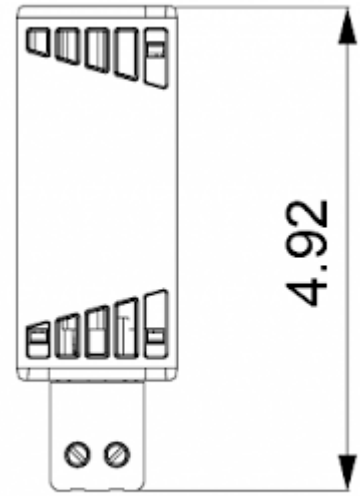

## Description

<b>Order Number:</b>	502025
<b>Brand Name:</b>	SOLIFLEX
<b>Color:</b>	silver
<b>Housing Material:</b>	Aluminum
<b>Note:</b>	PTC resistor self-regulating
<b>Approvals:</b>	CE, cURus

## Technical data

<b>Heating power at 50°F:</b>	25 W
<b>Operating temperature range:</b>	-49°F - +158°F
<b>Mounting:</b>	DIN Schiene
<b>Dimension H x W x D:</b>	4.92 x 1.61 x 1.61 in.
<b>Weight:</b>	0.41 lbs.
<b>Voltage / Frequency:</b>	120-240 V AC/DC ~ 50/60 Hz
<b>Max. current:</b>	2.5 A
<b>Connection:</b>	Silicon cable, 2 x AWG 20, length 15.75 inch

**Cut out dimensions:**