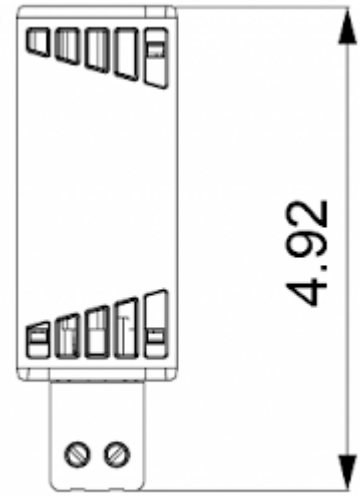

Convective Heater

Description

Order Number:	502025
Brand Name:	SOLIFLEX
Color:	silver
Housing Material:	Aluminum
Note:	PTC resistor self-regulating
Approvals:	CE, cURus

Technical data

Heating power at 50°F:	25 W
Operating temperature range:	-49°F - +158°F
Mounting:	DIN Schiene
Dimension H x W x D:	4.92 x 1.61 x 1.61 in.
Weight:	0.41 lbs.
Voltage / Frequency:	120-240 V AC/DC ~ 50/60 Hz
Max. current:	2.5 A
Connection:	Silicon cable, 2 x AWG 20, length 15.75 inch

Cut out dimensions:

Order Information

Zolltarifnummer	85162999
EAN Nummer	5350604020016