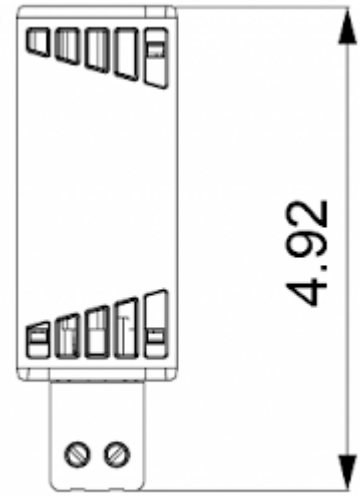

Convective Heater

Description

Order Number:	502050
Brand Name:	SOLIFLEX
Color:	silver
Housing Material:	Aluminum
Note:	Radiator: Extruded aluminium profile
Approvals:	CE, cURus

Technical data

Heating power at 50°F:	50 W
Operating temperature range:	-49°F - +158°F
Mounting:	DIN rail
Dimension H x W x D:	4.92 x 1.61 x 1.61 in.
Weight:	0.41 lbs.
Voltage / Frequency:	120-240 V AC/DC ~ 50/60 Hz
Max. current:	3.5 A
Connection:	Silicon cable, 2 x AWG 20, length 15.75 inch

Cut out dimensions:

Order Information

Zolltarifnummer	85162999
EAN Nummer	5350604020030