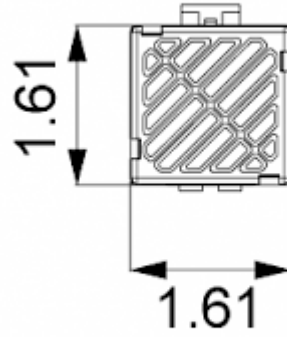

Convective Heater

Description

Order Number:	502050
Brand Name:	SOLIFLEX
Color:	silver
Housing Material:	Aluminum
Note:	Radiator: Extruded aluminium profile
Approvals:	CE, cURus

Technical data

Heating power at 50°F:	50 W
Operating temperature range:	-49°F - +158°F
Mounting:	DIN rail
Dimension H x W x D:	4.92 x 1.61 x 1.61 in.
Weight:	0.41 lbs.
Voltage / Frequency:	120-240 V AC/DC ~ 50/60 Hz
Max. current:	3.5 A
Connection:	Silicon cable, 2 x AWG 20, length 15.75 inch

Cut out dimensions:

Order Information

Zolltarifnummer	85162999
EAN Nummer	5350604020030