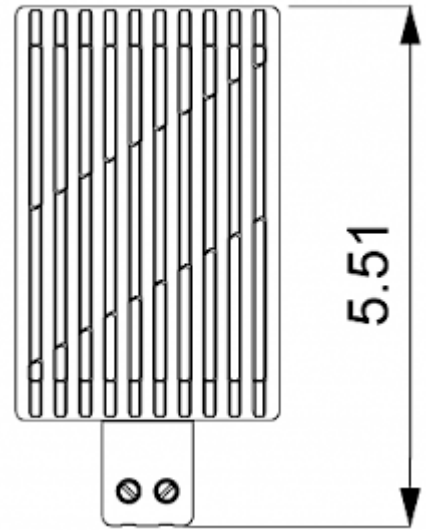

Convective Heater

Description

Order Number:	502075
Brand Name:	SOLIFLEX
Color:	Silber
Housing Material:	Aluminum
Note:	PTC resistor self-regulating
Approvals:	CE, cURus

Technical data

Heating power at 50°F:	75 W
Operating temperature range:	-49°F - +158°F
Mounting:	DIN Schiene
Dimension H x W x D:	5.51 x 2.76 x 2.48 in.
Weight:	0.75 lbs.
Voltage / Frequency:	120-240 V AC/DC ~ 50/60 Hz
Max. current:	4 A
Connection:	2 screw terminal block for standard or rigid wire AWG 14

Cut out dimensions:

Order Information

Zolltarifnummer	85162999
EAN Nummer	5350604020054