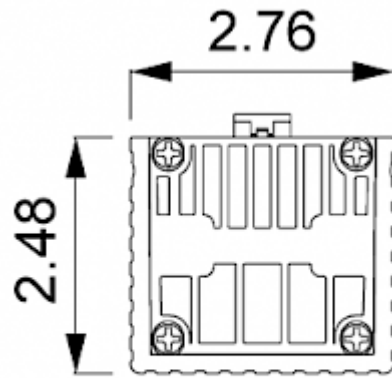

Convective Heater

Description

Order Number:	502075
Brand Name:	SOLIFLEX
Color:	Silber
Housing Material:	Aluminum
Note:	PTC resistor self-regulating
Approvals:	CE, cURus

Technical data

Heating power at 50°F:	75 W
Operating temperature range:	-49°F - +158°F
Mounting:	DIN Schiene
Dimension H x W x D:	5.51 x 2.76 x 2.48 in.
Weight:	0.75 lbs.
Voltage / Frequency:	120-240 V AC/DC ~ 50/60 Hz
Max. current:	4 A
Connection:	2 screw terminal block for standard or rigid wire AWG 14

Cut out dimensions:

Order Information

Zolltarifnummer	85162999
EAN Nummer	5350604020054