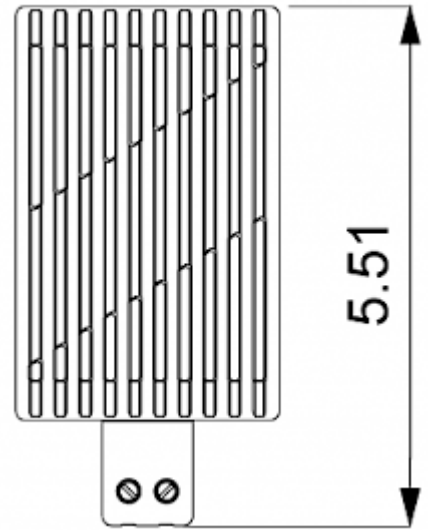

Convective Heater

Description

Order Number:	502100
Brand Name:	SOLIFLEX
Color:	Silber
Housing Material:	Aluminum
Note:	Radiator: extruded aluminium profile
Approvals:	CE, cURus

Technical data

Heating power at 50°F:	100 W
Operating temperature range:	-49°F - +158°F
Mounting:	DIN rail
Dimension H x W x D:	5.51 x 2.76 x 2.48 in.
Weight:	0.75 lbs.
Voltage / Frequency:	120-240 V AC/DC ~ 50/60 Hz
Max. current:	5 A
Connection:	2 screw terminal block for standard or rigid wire AWG14

Cut out dimensions:

Order Information

Zolltarifnummer

85162999
