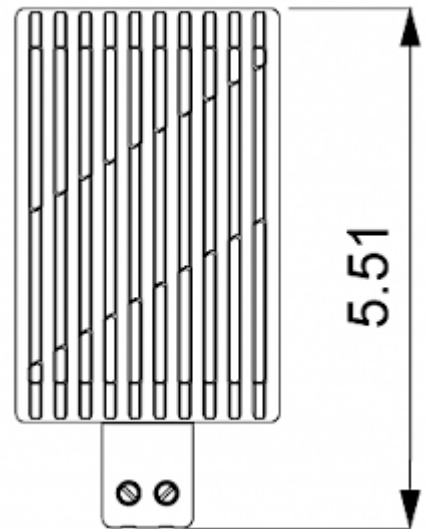

Convective Heater

Description

Order Number:	502100
Brand Name:	SOLIFLEX
Color:	Silber
Housing Material:	Aluminum
Note:	Radiator: extruded aluminium profile
Approvals:	CE, cURus

Technical data

Heating power at 50°F:	100 W
Operating temperature range:	-49°F - +158°F
Mounting:	DIN rail
Dimension H x W x D:	5.51 x 2.76 x 2.48 in.
Weight:	0.75 lbs.
Voltage / Frequency:	120-240 V AC/DC ~ 50/60 Hz
Max. current:	5 A
Connection:	2 screw terminal block for standard or rigid wire AWG14

Cut out dimensions:

Order Information

Zolltarifnummer

85162999
