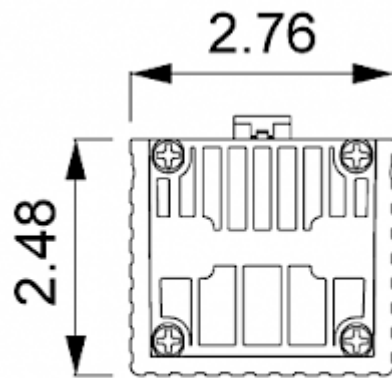

Convective Heater

Description

Order Number:	502100
Brand Name:	SOLIFLEX
Color:	Silber
Housing Material:	Aluminum
Note:	Radiator: extruded aluminium profile
Approvals:	CE, cURus

Technical data

Heating power at 50°F:	100 W
Operating temperature range:	-49°F - +158°F
Mounting:	DIN rail
Dimension H x W x D:	5.51 x 2.76 x 2.48 in.
Weight:	0.75 lbs.
Voltage / Frequency:	120-240 V AC/DC ~ 50/60 Hz
Max. current:	5 A
Connection:	2 screw terminal block for standard or rigid wire AWG14

Cut out dimensions:

Order Information

Zolltarifnummer

85162999
