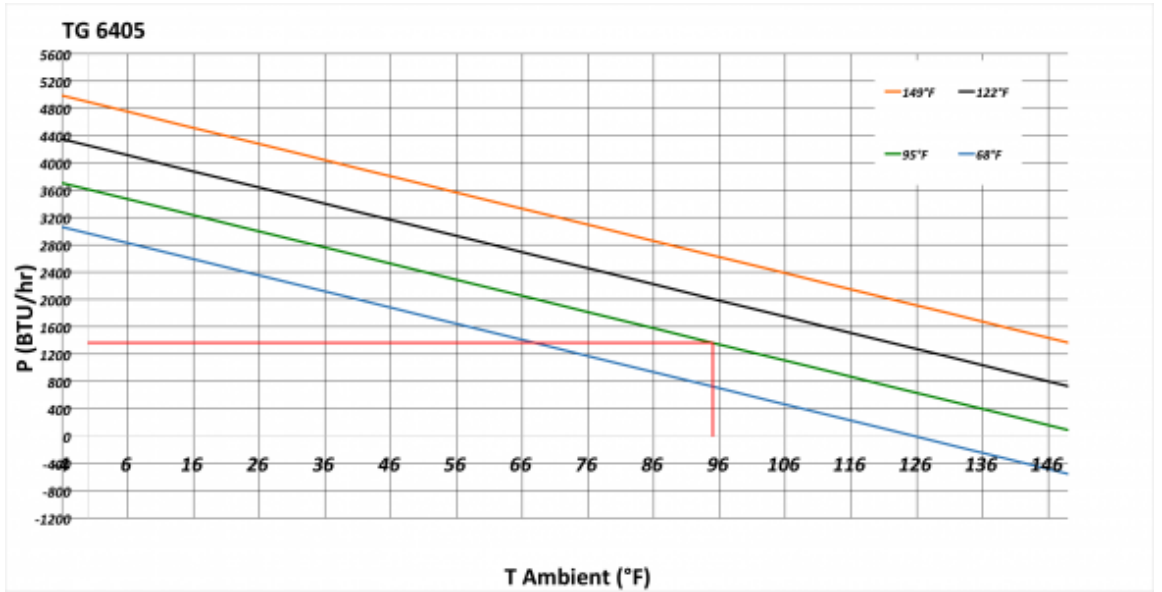

## Thermoelectric cooler

## Description

<b>Order Number:</b>	6405303
<b>Brand Name:</b>	SOLITHERM PELTIER
<b>Housing Material:</b>	Stainless steel AISI 304 (V2A)
<b>Ingress protection:</b>	IP 66 / UL Type 12, 4, 4X
<b>Note:</b>	The torque for the mounting nuts should be 4.5 Nm.
<b>Approvals:</b>	CE, cURus

## Technical data

<b>Cooling capacity 95F/95F:</b>	1370 BTU
<b>Operating temperature range:</b>	-4°F - 149°F
<b>UL temperature range:</b>	-20°C - 65°C
<b>Air volume flow (system / unimpeded):</b>	Ambient air circuit: 141 / 191 cfm Cabinet air circuit: 141 / 191 cfm
<b>Mounting:</b>	Recessed
<b>Dimension H x W x D:</b>	600 x 432 x 199 (135+64) mm
<b>Weight:</b>	75 lbs.
<b>Cut out dimensions:</b>	15 x 21.6 inch
<b>Voltage / Frequency:</b>	120 V, 230 V
<b>Current 95F95F:</b>	4.1 A @ 120 V 2.1 A @ 230 V
<b>Starting current:</b>	6.5 A @ 120 V 3.4 A @ 230 V
<b>Max. current:</b>	4.5 A @ 120 V 2.3 A @ 230 V
<b>Nominal power 95F95F:</b>	490 W
<b>Max. power:</b>	537 W
<b>Fuse:</b>	7 A (T) @ 120 V 4 A (T) @ 230 V
<b>Connection:</b>	8-Pole Connector

**Performance graph:**

**Cut out dimensions:**