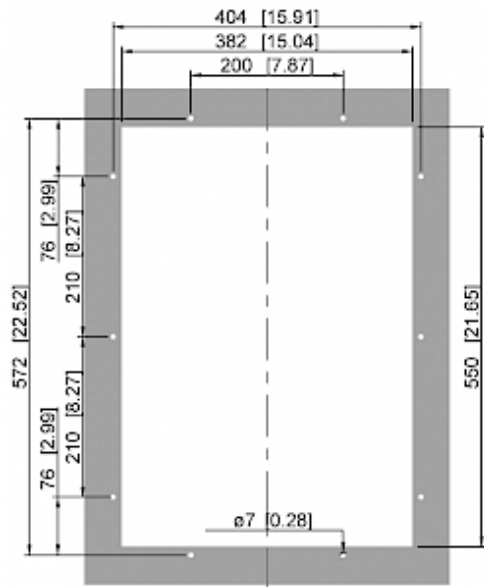

## Description

<b>Order Number:</b>	6405303
<b>Brand Name:</b>	SOLITHERM PELTIER
<b>Housing Material:</b>	Stainless steel AISI 304 (V2A)
<b>Ingress protection:</b>	IP 66 / UL Type 12, 4, 4X
<b>Note:</b>	The torque for the mounting nuts should be 4.5 Nm.
<b>Approvals:</b>	CE, cURus

## Technical data

<b>Cooling capacity 95F/95F:</b>	1370 BTU
<b>Operating temperature range:</b>	-4°F - 149°F
<b>UL temperature range:</b>	-20°C - 65°C
<b>Air volume flow (system / unimpeded):</b>	Ambient air circuit: 141 / 191 cfm Cabinet air circuit: 141 / 191 cfm
<b>Mounting:</b>	Recessed
<b>Dimension H x W x D:</b>	600 x 432 x 199 (135+64) mm
<b>Weight:</b>	75 lbs.
<b>Cut out dimensions:</b>	15 x 21.6 inch
<b>Voltage / Frequency:</b>	120 V, 230 V
<b>Current 95F95F:</b>	4.1 A @ 120 V 2.1 A @ 230 V
<b>Starting current:</b>	6.5 A @ 120 V 3.4 A @ 230 V
<b>Max. current:</b>	4.5 A @ 120 V 2.3 A @ 230 V
<b>Nominal power 95F95F:</b>	490 W
<b>Max. power:</b>	537 W
<b>Fuse:</b>	7 A (T) @ 120 V 4 A (T) @ 230 V
<b>Connection:</b>	8-Pole Connector

**Performance graph:**

**Cut out dimensions:**

## Order Information

<b>Stainless steel AISI 316 (V4A) housing part no.</b>	64053034
<b>Verpackungsmaße</b>	686.6 x 454 x 232 mm
<b>Bruttogewicht</b>	38 kg
<b>Taric code</b>	84158300
<b>GTIN (EAN)</b>	5350604350533