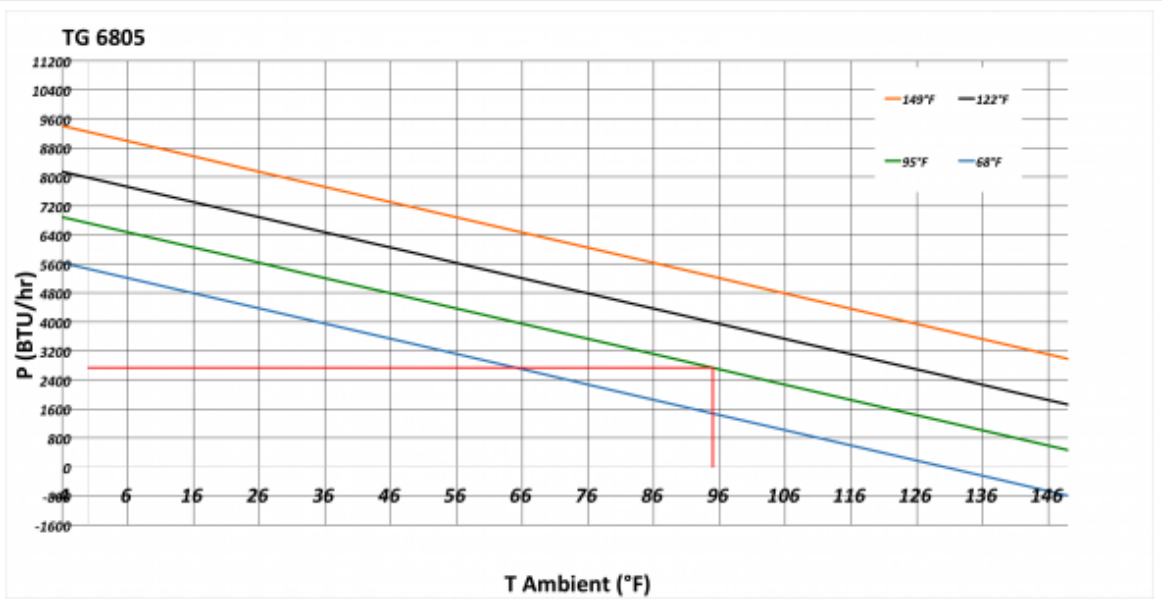

## Thermoelectric cooler

## Technical data

<b>Cooling capacity 95F/95F:</b>	2730 BTU
<b>Operating temperature range:</b>	-4°F - 149°F
<b>UL temperature range:</b>	-20°C - 65°C
<b>Air volume flow (system / unimpeded):</b>	Ambient air circuit: 280 / 383 cfm Cabinet air circuit: 280 / 383 cfm
<b>Mounting:</b>	External (with frame)
<b>Dimension H x W x D:</b>	38.3 x 20.2 x 8.3 inch
<b>Weight:</b>	154 lbs.
<b>Cut out dimensions:</b>	18.3 x 36.3 inch
<b>Voltage / Frequency:</b>	120 V, 230 V
<b>Current 95F95F:</b>	8.2 A @ 120 V 4.3 A @ 230 V
<b>Starting current:</b>	14 A @ 120 V 8 A @ 230 V
<b>Max. current:</b>	9 A @ 120 V 4.7 A @ 230 V
<b>Nominal power 95F95F:</b>	979 W
<b>Max. power:</b>	1078 W
<b>Fuse:</b>	13 A (T) @ 120 V 7 A (T) @ 230 V
<b>Connection:</b>	8-Pole Connector

**Performance graph:**

**Cut out dimensions:**