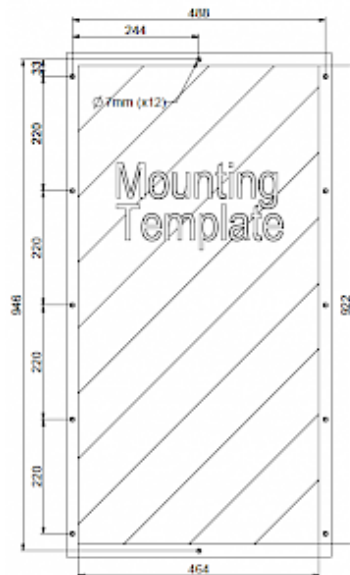

## Technical data

<b>Cooling capacity 95F/95F:</b>	2730 BTU
<b>Operating temperature range:</b>	-4°F - 149°F
<b>UL temperature range:</b>	-20°C - 65°C
<b>Air volume flow (system / unimpeded):</b>	Ambient air circuit: 280 / 383 cfm Cabinet air circuit: 280 / 383 cfm
<b>Mounting:</b>	External (with frame)
<b>Dimension H x W x D:</b>	38.3 x 20.2 x 8.3 inch
<b>Weight:</b>	154 lbs.
<b>Cut out dimensions:</b>	18.3 x 36.3 inch
<b>Voltage / Frequency:</b>	120 V, 230 V
<b>Current 95F95F:</b>	8.2 A @ 120 V 4.3 A @ 230 V
<b>Starting current:</b>	14 A @ 120 V 8 A @ 230 V
<b>Max. current:</b>	9 A @ 120 V 4.7 A @ 230 V
<b>Nominal power 95F95F:</b>	979 W
<b>Max. power:</b>	1078 W
<b>Fuse:</b>	13 A (T) @ 120 V 7 A (T) @ 230 V
<b>Connection:</b>	8-Pole Connector

**Performance graph:**

**Cut out dimensions:**

## Order Information

<b>Stainless steel AISI 316 (V4A) housing part no.</b>	68053054
<b>Verpackungsmaße</b>	1060 x 612 x 260 mm
<b>Bruttogewicht</b>	79.5 kg
<b>Taric code</b>	84158300
<b>GTIN (EAN)</b>	5350604350595