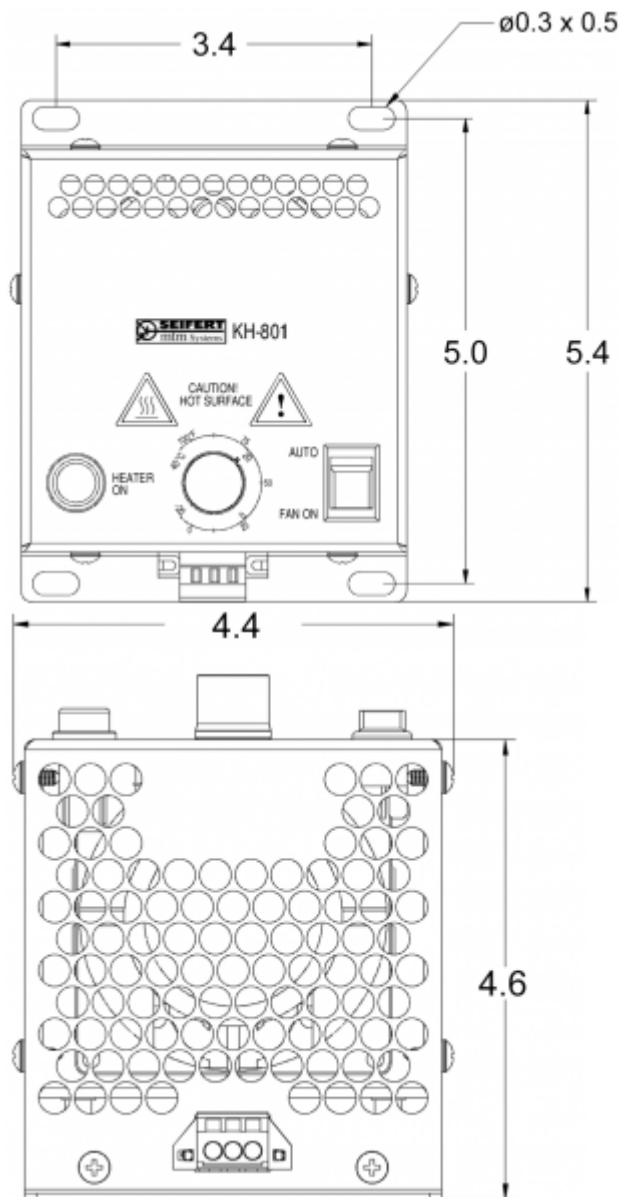

Fan Heater

Description

Order Number:	801125D22001
Brand Name:	SOLIFLEX
Color:	silver
Housing Material:	Aluminum
Ingress protection:	IP 20
Included:	Einstellbarer Thermostat Betriebszustandsleuchte Lüfterschalter Auto / An
Optional:	35mm DIN Rail clip (EN50022) Part-no. SP-KH801-AK-1
Approvals:	CE

Technical data

Heating power at 50°F:	125 W
Operating temperature range:	-4°F - +104°F
Mounting:	DIN rail
Dimension H x W x D:	5.39 x 4.09 x 4.61 inch
Weight:	1.76 lbs
Voltage / Frequency:	24 V DC
Rated current:	5.3 A
Fan air flow, approx.:	15.9 cfm
Fuse:	6 A (T)
Connection:	Anschlussklemmen

Air flow:

Cut out dimensions:

Order Information

Zolltarifnummer	85162999
EAN Nummer	5350604020313