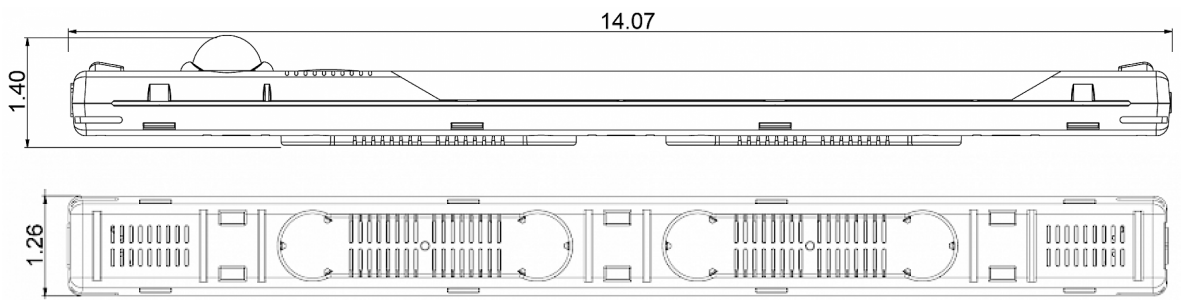

## Enclosure light 700 Lm

## Description

<b>Order Number:</b>	400076
<b>Brand Name:</b>	STRIPLITE
<b>Color:</b>	Top cover frosted / body blue
<b>Housing Material:</b>	PC plastic
<b>Ingress protection:</b>	IP 20
<b>Included:</b>	Built-in Motion Sensor, switch off time 5 min. Mounting accessories
<b>Note:</b>	class II Energy class F
<b>Approvals:</b>	CE

## Technical data

<b>Operating temperature range:</b>	-22°F - 158°F UL max temp: 140°F
<b>Mounting:</b>	Magnets / clips
<b>Dimension H x W x D:</b>	14.07 x 1.26 x 1.4 inch
<b>Weight:</b>	0.3 lbs.
<b>Voltage / Frequency:</b>	120-230 V ~ 50/60 Hz
<b>Power consumption:</b>	8 Watt
<b>Lamp:</b>	LED, 6500K
<b>Luminosity:</b>	700 lm
<b>Lifetime:</b>	60,000 Std. @ 68°F
<b>Connection:</b>	Wieland connector

**Cut out  
dimensions:**